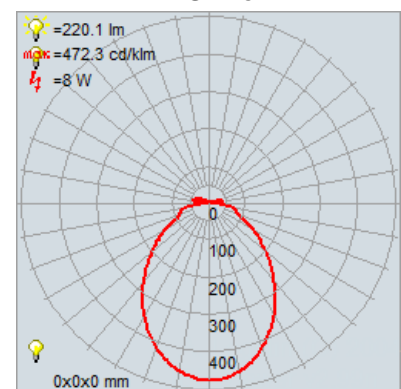

Recommended Dimmers

0

Additional Items :: Etched Seeded Glass

Line Drawing #1

Image Not Available

Line Drawing #2

Image Not Available

IES File