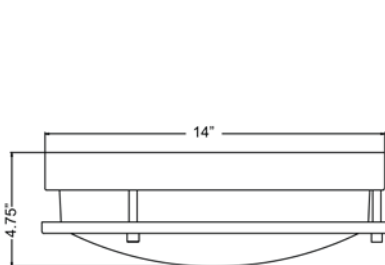

Recommended Dimmers

0

Additional Items :: 90 Minutes of Battery Minimum, Test Switch on the Side, 930 Delivered Lumens in Battery Mode

Line Drawing #1