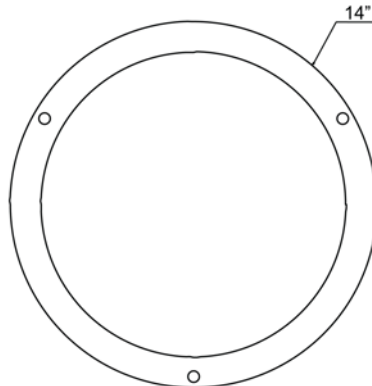

Product Dimensions

Fixture		Canopy	
Length ::	N/A	Length ::	N/A
Width ::	N/A	Width ::	N/A
Diameter ::	14"	Diameter ::	14"
Extension ::	N/A	Height ::	1"
Height ::	4.5"		
Overall Height ::	N/A		

Technical Specifications

Photometrics

CCT :: 3000
 CRI :: 90
 Wattage :: 20w
 Nominal Lumens :: 1800Lm
 Delivered Lumens :: 1320Lm

Recommended Dimmers

0

Additional Items :: 90 Minutes of Battery Minimum, Test Switch on the Side, 930 Delivered Lumens in Battery Mode

Line Drawing #1

Line Drawing #2

IES File

Toll Free 800-828-5483 • www.AccessLighting.com

14410 Myford Road, Irvine, CA 92606

The information provided is subject to change without notice. ©2020 Access Lighting Corporation. All Rights Reserved
 Rev. 202004 Filename: 20465LEDEM-CH_ACR.pdf