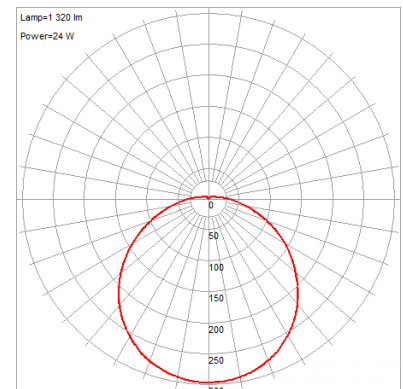

Product Dimensions

Fixture		Canopy	
Length ::	N/A	Length ::	N/A
Width ::	N/A	Width ::	N/A
Diameter ::	14"	Diameter ::	14"
Extension ::	N/A	Height ::	1"
Height ::	4.5"		
Overall Height ::	N/A		

Technical Specifications

Photometrics

CCT :: 3000
 CRI :: 90
 Wattage :: 20w
 Nominal Lumens :: 1800Lm
 Delivered Lumens :: 1320Lm

Recommended Dimmers

0

Additional Items :: 90 Minutes of Battery Minimum, Test Switch on the Side, 930 Delivered Lumens in Battery Mode

Line Drawing #1

Line Drawing #2

IES File

Toll Free 800-828-5483 • www.AccessLighting.com

14410 Myford Road, Irvine, CA 92606

The information provided is subject to change without notice. ©2020 Access Lighting Corporation. All Rights Reserved
 Rev. 202004 Filename: 20465LEDEM-CH_ACR.pdf