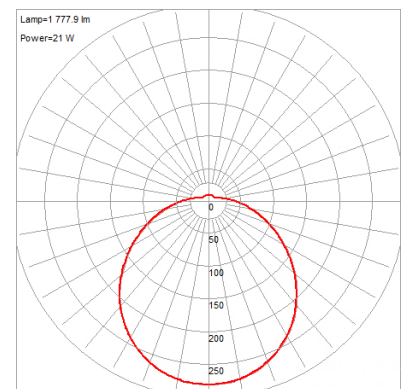

Product Dimensions

Fixture	Canopy
Length :: N/A	Length :: N/A
Width :: N/A	Width :: N/A
Diameter :: 16"	Diameter :: N/A
Extension :: N/A	Height :: N/A
Height :: 4.25"	
Overall Height :: N/A	

Technical Specifications

Photometrics

CCT :: 3000
 CRI :: 80
 Wattage :: 22w
 Nominal Lumens :: 2000Lm
 Delivered Lumens :: 1777Lm

Recommended Dimmers

(TRIAC) LEVITON Trimatron 6684; (TRIAC) LUTRON Skylark S-600 or S-600P

Additional Items :: 0

Line Drawing #1

Line Drawing #2

Image Not Available

IES File

Toll Free 800-828-5483 • www.AccessLighting.com

14410 Myford Road, Irvine, CA 92606

The information provided is subject to change without notice. ©2020 Access Lighting Corporation. All Rights Reserved
 Rev. 202004 Filename:: 20781LEDD-WH_LACR.pdf