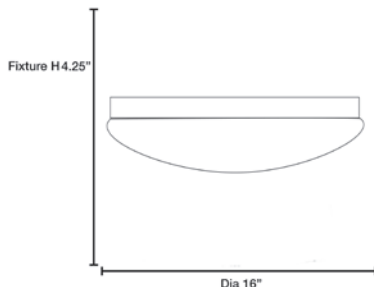

Product Dimensions

Fixture	Canopy
Length :: N/A	Length :: N/A
Width :: N/A	Width :: N/A
Diameter :: 16"	Diameter :: N/A
Extension :: N/A	Height :: N/A
Height :: 4.25"	
Overall Height :: N/A	

Technical Specifications

Photometrics

CCT :: 3000
 CRI :: 80
 Wattage :: 22w
 Nominal Lumens :: 2000Lm
 Delivered Lumens :: 1777Lm

Recommended Dimmers

(TRIAC) LEVITON Trimatron 6684; (TRIAC) LUTRON Skylark S-600 or S-600P

Additional Items :: 0

Line Drawing #1

Line Drawing #2

Image Not Available

IES File

Toll Free 800-828-5483 • www.AccessLighting.com

14410 Myford Road, Irvine, CA 92606

The information provided is subject to change without notice. ©2020 Access Lighting Corporation. All Rights Reserved
 Rev. 202004 Filename:: 20781LEDD-WH_LACR.pdf