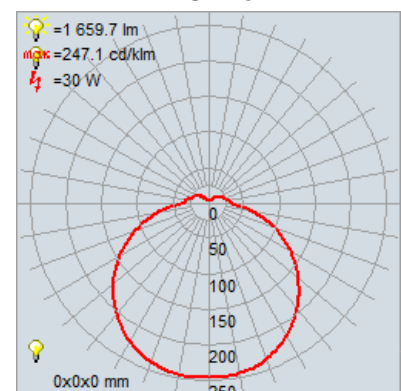

Recommended Dimmers

(ELV) LUTRON Caseta PD - 6WCL; (ELV) LUTRON Maestro CL (Package) MACL-153M-RHW; (ELV) LUTRON Maestro CL MACL-153M; (ELV) LUTRON Maestro MRF2-6CL; (ELV) LUTRON Skylark Contour CTCL-153P; (TRIAC) LUTRON Ariadni/Toggler TGCL-153P;

Additional Items :: 0

Line Drawing #1

Line Drawing #2

IES File