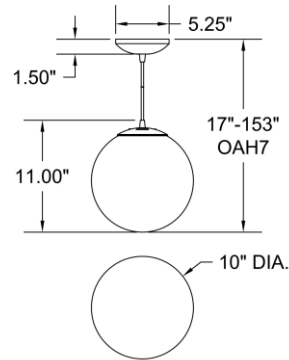

Stock Code: **23941-MBL/OPL**

Collection: Pearl

PRODUCT INFORMATION

Base: 23941 Parent: 23941
Mounting Type: Ceiling UPC: 641594246971
Finish: Matte Black
Diffuser: Opal

PRODUCT MEASUREMENTS

FIXTURE	BACKPLATE / CANOPY
Length:	Length
Width:	Width:
Diameter 10"	Diameter: 5.25"
Height: 11"	Height: 1.5"
Extension:	
Overall Height: 17-153"	

TECHNICAL SPECIFICATIONS

SPECIFICATIONS

Frame Material: Glass
Diffuser Material: Glass
Lamping Type: E-26 (Incandescent) Jbox: Standard
Lamping Base: E-26 Lamp Wattage: 60 W
Lamp Quantity: 1 Total Wattage: 60 W
Voltage: 120v Lamps Included: No

Additional Notes:

10 feet of black cord included; Custom Finish 5 Piece Minimum Order Quantity

Project Name: _____

Location: _____

Type: _____

Quantity: _____

Notes: _____

LINE DRAWING

IES FILE

In addition to Access Lighting's purchase and warranty terms and conditions, by signing below or placing an order, you agree that you are authorized to bind the entity placing any order and acknowledge the following: All of sizes and measurements are approximate and all images are for illustrative purposes only. In the event of an inconsistency, the "Product Measurements" section controls. There also may be slight differences in the colors and designs compared to the displayed and printed images.