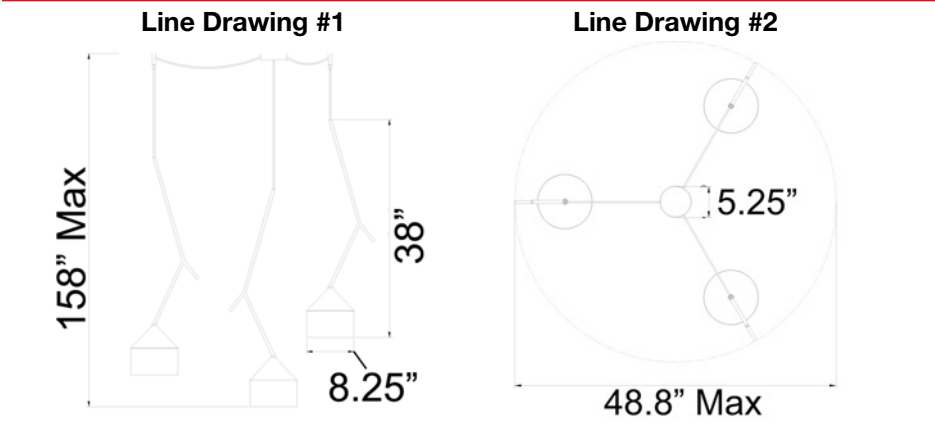

IES File

Image Not Available

Toll Free 800-828-5483 • www.AccessLighting.com

14410 Myford Road, Irvine, CA 92606
The information provided is subject to change without notice. ©2020 Access Lighting Corporation. All Rights Reserved
Rev. 202004   Filename: 24880LEDDL- BL_GLD.pdf