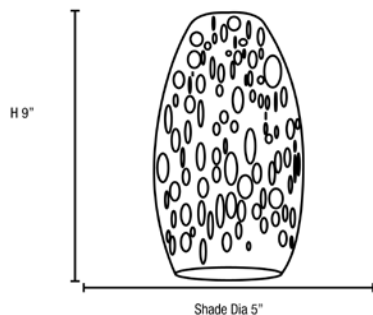

Line Drawing #1

Line Drawing #2

Image Not Available

IES File

Image Not Available

Toll Free 800-828-5483 • www.AccessLighting.com

14410 Myford Road, Irvine, CA 92606

The information provided is subject to change without notice. ©2020 Access Lighting Corporation. All Rights Reserved
Rev. 202004 Filename:: 28012-1R-BS_WHST.pdf