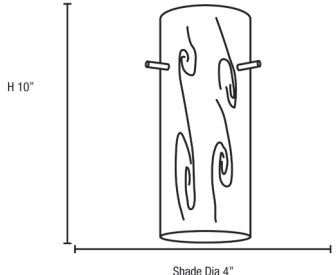

Product Dimensions

Fixture	Canopy
Length :: N/A	Length :: N/A
Width :: N/A	Width :: N/A
Diameter :: N/A	Diameter :: N/A
Extension :: N/A	Height :: 1.25"
Height :: 10"	
Overall Height :: 10"-55" Max.	

Technical Specifications

Specifications

Frame Material :: Metal
 Diffuser Material :: Glass
 Voltage :: 120v
 Lamping Type :: Replacable LED
 Lamping Base :: E-26
 Lamp Quantity :: 1
 Lamp Wattage :: 10 W
 Total Wattage :: 10 W
 Lamps Included :: Yes
 J-Box Type :: Standard

Photometrics

CCT :: 3000
 CRI :: 93
 Wattage :: 10 W
 Nominal Lumens :: 800
 Delivered Lumens :: N/A

Recommended Dimmers

(ELV) LUTRON Skylark SELV-300P; (MLV) COOPER Aspire 9530SW; (TRIAC) LEGRAND Titan CD703-PW

Custom Options :: N/A; **Additional Items** :: 6, 16, and 22-inch down rods included; 10 feet of cord included; Sloped ceiling adapter included

Line Drawing #1

Line Drawing #2

Image Not Available

IES File