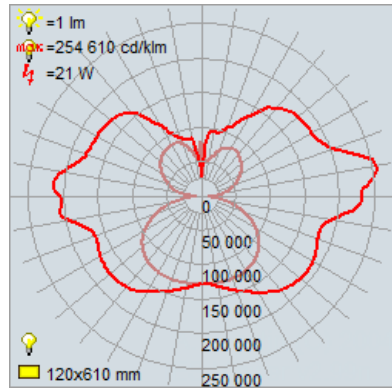

Product Dimensions

Fixture	Canopy
Length :: 0	Length :: 0
Width :: 24"	Width :: 0
Diameter :: 0	Diameter :: 0
Extension :: 4"	Height :: 0
Height :: 6"	
Overall Height :: 0	

Technical Specifications

Qualifications

Photometrics

CCT :: 3000
 CRI :: 90
 Wattage :: 23w
 Nominal Lumens :: 1600Lm
 Delivered Lumens :: 1586Lm

Recommended Dimmers

(ELV) LUTRON Caseta PD - 6WCL; (ELV) LUTRON Maestro CL MACL-153M; (ELV) LUTRON Maestro MRF2-6CL; (TRIAC) LUTRON Diva DVCL-153P

Additional Items :: 0

Line Drawing #1

Image Not Available

Line Drawing #2

Image Not Available

IES File

Toll Free 800-828-5483 • www.AccessLighting.com

14410 Myford Road, Irvine, CA 92606