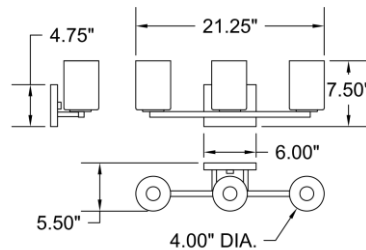

Stock Code: **62623-BS/OPL**

Collection: Sienna

PRODUCT INFORMATION

Base: 62623 Parent: 62623
Mounting Type: Wall UPC: 641594245332
Finish: Brushed Steel
Diffuser: Opal

PRODUCT MEASUREMENTS

FIXTURE	BACKPLATE / CANOPY
Length:	Length
Width: 21"	Width: 6"
Diameter	Diameter:
Height: 7.5"	Height: 4.75"
Extension: 5.5"	
Overall Height:	

TECHNICAL SPECIFICATIONS

SPECIFICATIONS

Frame Material: Steel
Diffuser Material: Glass
Lamping Type: E-26 (Incandescent) Jbox: Standard
Lamping Base: E-26 Lamp Wattage: 60 W
Lamp Quantity: 3 Total Wattage: 180 W
Voltage: 120v Lamps Included: No

Location: _____

Type: _____

Quantity: _____

Notes: _____

LINE DRAWING

IES FILE

In addition to Access Lighting's purchase and warranty terms and conditions, by signing below or placing an order, you agree that you are authorized to bind the entity placing any order and acknowledge the following: All of sizes and measurements are approximate and all images are for illustrative purposes only. In the event of an inconsistency, the "Product Measurements" section controls. There also may be slight differences in the colors and designs compared to the displayed and printed images.