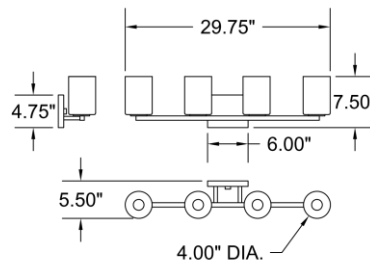

Stock Code: **62624LEDDL-ML/OPL**

Collection: **Sienna**

PRODUCT INFORMATION

Base: 62624 Parent: 62624LEDDL
Mounting Type: Wall UPC: 641594246650
Finish: Matte Black
Diffuser: Opal

PRODUCT MEASUREMENTS

FIXTURE	BACKPLATE / CANOPY
Length:	Length
Width: 30"	Width: 6"
Diameter	Diameter:
Height: 7.5"	Height: 4.75"
Extension: 5.5"	
Overall Height:	

TECHNICAL SPECIFICATIONS

SPECIFICATIONS

Frame Material: Steel
Diffuser Material: Glass
Lamping Type: E-26 (Replaceable LED Jbox: Standard
Lamping Base: E-26 Lamp Wattage: 10 W
Lamp Quantity: 4 Total Wattage: 40 W
Voltage: 120v Lamps Included: Yes

Location: _____

Type: _____

Quantity: _____

Notes: _____

LINE DRAWING

IES FILE

In addition to Access Lighting's purchase and warranty terms and conditions, by signing below or placing an order, you agree that you are authorized to bind the entity placing any order and acknowledge the following: All of sizes and measurements are approximate and all images are for illustrative purposes only. In the event of an inconsistency, the "Product Measurements" section controls. There also may be slight differences in the colors and designs compared to the displayed and printed images.