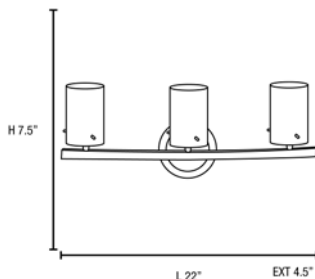

Product Dimensions

Fixture	Canopy
Length :: N/A	Length :: N/A
Width :: 22"	Width :: N/A
Diameter :: N/A	Diameter :: N/A
Extension :: 4.5"	Height :: N/A
Height :: 7.5"	
Overall Height :: N/A	

Technical Specifications

Specifications

Frame Material :: Metal
 Diffuser Material :: Glass
 Voltage :: 120v
 Lamping Type :: Halogen
 Lamping Base :: G9
 Lamp Quantity :: 3
 Lamp Wattage :: 60 W
 Total Wattage :: 180w
 Lamps Included :: Yes
 J-Box Type :: Standard

Photometrics

CCT :: 2900
 CRI :: N/A
 Wattage :: 180w
 Nominal Lumens :: 2400Lm
 Delivered Lumens :: N/A

Recommended Dimmers

(TRIAC) Any Standard Dimmer

Additional Items :: Mounts down only

Line Drawing #1

Line Drawing #2

Image Not Available

IES File

Image Not Available

Toll Free 800-828-5483 • www.AccessLighting.com

14410 Myford Road, Irvine, CA 92606

The information provided is subject to change without notice. ©2020 Access Lighting Corporation. All Rights Reserved
 Rev. 202004 Filename: 63813-47-CH_OPL.pdf