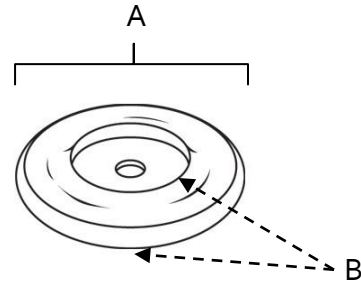

SPECIFICATIONS

**TRADITIONAL
ROSETTES**

FEATURES

- Traditional styling
- Multiple finishes
- Concealed installation

WARRANTY

Limited lifetime

FINISHES

- Antique English (AE)
- Antique English Matte (AEM)
- Barcelona (BARC)
- Bronze (BRZ)
- Chocolate Bronze (CHBRZ)
- Matte Black (MB)
- Polished Antique (PA)
- Polished Brass (PB)
- Polished Chrome (PC)
- Polished Nickel (PN)
- Satin Nickel (SN)

MATERIAL

Brass

Item#	A	B
A615-34 (for A817-34)	3/4"	1/8"
A615-1 (for A817-1 & A1150)	1"	1/8"
A615-14 (for A817-14 & A1151)	1 1/4"	1/8"
A615-38 (for A817-38 & A1160)	1 1/2"	1/8"
A615-45 (for A817-45 & A1161)	1 3/4"	1/8"

KEY:

- A - Length and Width
- B - Projection

NOTE: Dimensions and specifications are subject to change without notice.