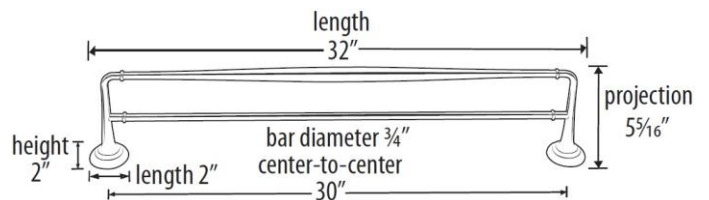

**SPECIFICATIONS**

**CHARLIE'S COLLECTION**  
**DOUBLE TOWEL BAR**

**FEATURES**

- Transitional styling
- Multiple finishes
- Concealed installation

**WARRANTY**

Limited lifetime

**FINISHES**

- Polished Brass (PB)
- Polished Brass/Non-lacquered (PB/NL)
- Polished Chrome (PC)
- Barcelona (BARC)
- Bronze (BRZ)
- Chocolate Bronze (CHBRZ)
- Polished Nickel (PN)
- Satin Nickel (SN)

**MATERIAL**

Brass

**Item#**

**A6725-24**

**A6725-30**

NOTE: Dimensions and specifications are subject to change without notice.