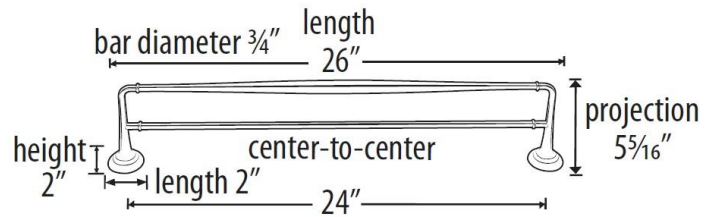

**SPECIFICATIONS**

**CHARLIE'S COLLECTION**  
**DOUBLE TOWEL BAR**

**FEATURES**

- Transitional styling
- Multiple finishes
- Concealed installation

**WARRANTY**

Limited lifetime

**FINISHES**

- Polished Brass (PB)
- Polished Brass/Non-lacquered (PB/NL)
- Polished Chrome (PC)
- Barcelona (BARC)
- Bronze (BRZ)
- Chocolate Bronze (CHBRZ)
- Polished Nickel (PN)
- Satin Nickel (SN)

**MATERIAL**

Brass

**Item#**

**A6725-24**

**A6725-30**

NOTE: Dimensions and specifications are subject to change without notice.