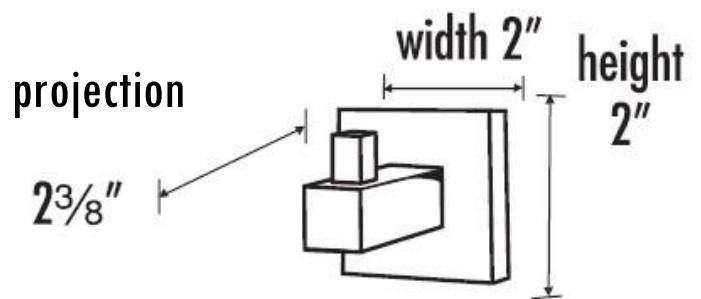

**SPECIFICATIONS**

**CONTEMPORARY II**  
ROBE HOOK

**FEATURES**

Modern styling  
Multiple finishes  
Concealed installation

**WARRANTY**

Limited lifetime

**FINISHES**

Polished Brass/Non-lacquered (PB/NL)  
Polished Chrome (PC)  
Bronze (BRZ)  
Polished Nickel (PN)  
Satin Brass (SB)  
Satin Nickel (SN)