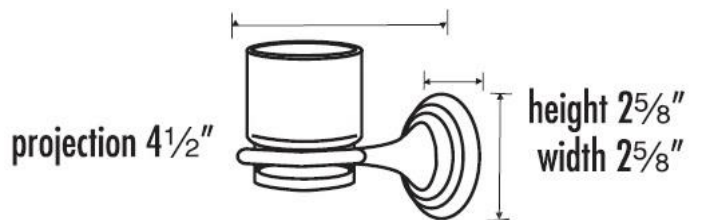

SPECIFICATIONS

EMBASSY

TUMBLER HOLDER WITH TUMBLER

FEATURES

Traditional styling
Multiple finishes
Concealed installation

WARRANTY

Limited lifetime

FINISHES