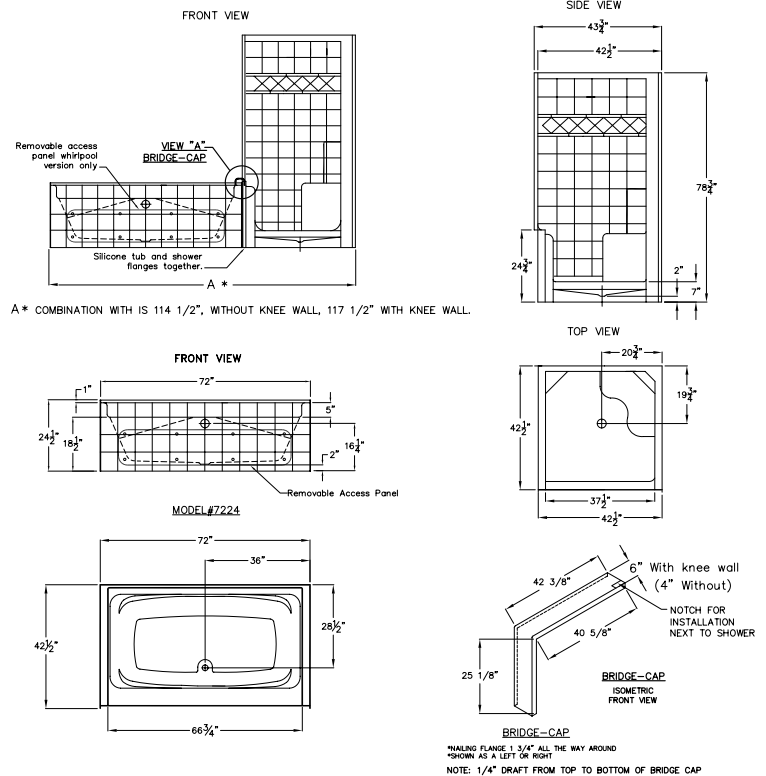

THE MILLENNIA COLLECTION

Product Sheet

M Infiniti VI Tile IS

SH 42.5" x 42.5" x 79"

TO 72" x 42.5" x 24.75"

Enclosure: up to 37.5" x 40.625" x 71.75"

FEATURES

| FINISH | PRODUCT | PIECES | WALL | SEAT |
|--|------------------|--------|-----------------|------|
| solid surface or AcrylX™ applied acrylic | shower/tub combo | two | diamond texture | one |

TECHNICAL INFORMATION

| WT | LOAD FACTOR | HANDED BY | CODES | WARRANTY |
|-----|-------------|-------------|-----------------------------------|--|
| 275 | 2.83 | shower seat | ANSI 124.1, UPC, 124.2, NAHB, CSA | lifetime limited - solid surface lifetime limited - AcrylX™ |