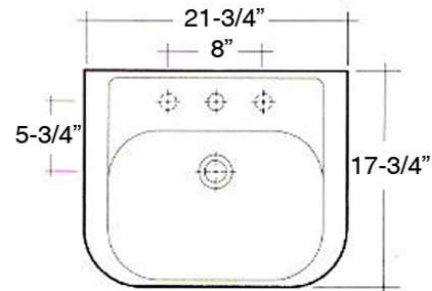

CAROLINE 550 PEDESTAL LAVATORY

Cat. No.
3-201X

Faucet not included

W: 21³/₄"
D: 17³/₄"
H: 32³/₄"

Column Dimensions

Bottom: 6¹/₄" X 6¹/₄"
Top: 7¹/₄" X 6³/₄"

Interior Dimensions:

Basin Interior:	17 ³ / ₄ " X 12"
Basin Depth:	5"
Water depth to overflow:	2- ³ / ₈ "
Mount bolts height:	31 ¹ / ₂ "
Mount holes cc:	11"
Back of basin to center of faucet:	2 ¹ / ₂ "
Back of basin to center of drain:	7"
Faucet and spout holes:	1 ³ / ₈ "

Features:

- ▶ Made of Vitreous China
- ▶ Available for 1 hole (3-2011WH), 4" centerset (3-2014WH), and 8" widespread (3-2018WH)
- ▶ Pre-drilled overflow hole
- ▶ Back of column is open
- ▶ Mounting Hardware Included
- ▶ For ease installation order Hangers (pair) or Bracket (one)

Colors:
WH White

Compliance Certification

Meets or exceeds the following specifications: ASME A112.19.2 2018 and CSA B45.1-18 for plumbing fixtures.

Dimensions of fixture are nominal and may vary within the range of tolerances established by ASME Standard A112.19.2-2008. Dimensions and specifications subject to change without notice.