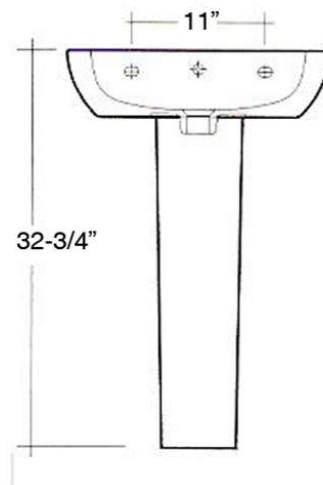

CAROLINE 550 PEDESTAL LAVATORY

Cat. No.
3-201X

Faucet not included

W: 21³/₄"
D: 17³/₄"
H: 32³/₄"

Column Dimensions

Bottom: 6¹/₄" X 6¹/₄"
Top: 7¹/₄" X 6³/₄"

Interior Dimensions:

Basin Interior:	17 ³ / ₄ " X 12"
Basin Depth:	5"
Water depth to overflow:	2- ³ / ₈ "
Mount bolts height:	31 ¹ / ₂ "
Mount holes cc:	11"
Back of basin to center of faucet:	2 ¹ / ₂ "
Back of basin to center of drain:	7"
Faucet and spout holes:	1 ³ / ₈ "

Features:

- ▶ Made of Vitreous China
- ▶ Available for 1 hole (3-2011WH), 4" centerset (3-2014WH), and 8" widespread (3-2018WH)
- ▶ Pre-drilled overflow hole
- ▶ Back of column is open
- ▶ Mounting Hardware Included
- ▶ For ease installation order Hangers (pair) or Bracket (one)

Colors:
WH White

Compliance Certification

Meets or exceeds the following specifications: ASME A112.19.2 2018 and CSA B45.1-18 for plumbing fixtures.

Dimensions of fixture are nominal and may vary within the range of tolerances established by ASME Standard A112.19.2-2008. Dimensions and specifications subject to change without notice.