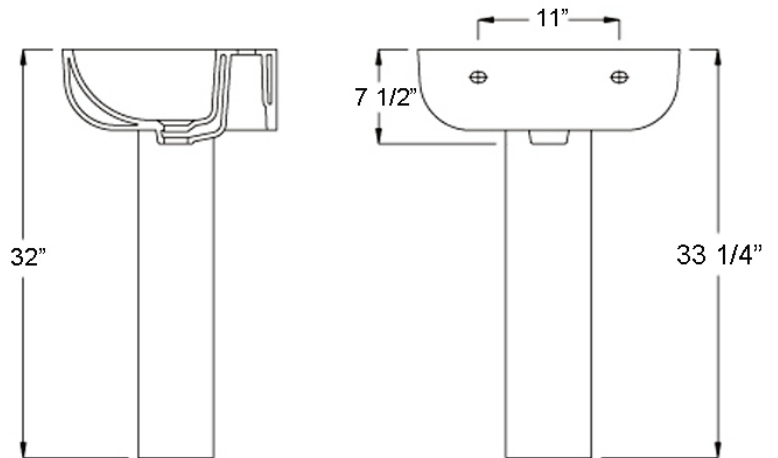

SERIES 600 PEDESTAL LAVATORY

Cat. No.
3-21X

Faucet not included

W: 20-1/2"
D: 16-3/4"
H: 33-1/4"

Column: 25-3/4"L x 6-3/4"W x 6-3/4"D

Interior Dimensions:

Basin Interior: 18 3/8"W x 11"D
 Basin Depth: 5-5/8"
 Mount bolts height: 29-1/2"
 Mount holes cc: 11"
 Faucet and spout holes: 1-3/8"

Features:

- ▶ Made of Vitreous China
- ▶ Available for 1 hole, 4" CC or 8" Widespread
- ▶ Overflow
- ▶ Can be Installed Using Toggle or Molly Bolts (not included)
- ▶ Simplify installation with Hangers (pair) or Bracket (one), to be purchased separately.

Colors:

WH White

Compliance Certification
 Meets or exceeds the following specifications: ASME A112.19.2 2008 (and CSA B45.1-08 for ceramic plumbing fixtures).

Dimensions of fixture are nominal and may vary within the range of tolerances established by ASME Standard A112.19.2-2008. Dimensions and specifications subject to change without notice.