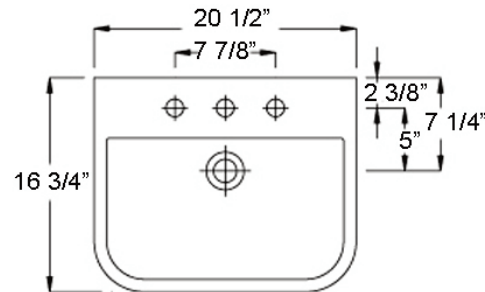

SERIES 600 PEDESTAL LAVATORY

Cat. No.
3-21X

Faucet not included

W: 20-1/2"
D: 16-3/4"
H: 33-1/4"

Column: 25-3/4"L x 6-3/4"W x 6-3/4"D

Interior Dimensions:

Basin Interior: 18 3/8"W x 11"D
 Basin Depth: 5-5/8"
 Mount bolts height: 29-1/2"
 Mount holes cc: 11"
 Faucet and spout holes: 1-3/8"

Features:

- ▶ Made of Vitreous China
- ▶ Available for 1 hole, 4" CC or 8" Widespread
- ▶ Overflow
- ▶ Can be Installed Using Toggle or Molly Bolts (not included)
- ▶ Simplify installation with Hangers (pair) or Bracket (one), to be purchased separately.

Colors:

WH White

Compliance Certification
 Meets or exceeds the following specifications: ASME A112.19.2 2008 (and CSA B45.1-08 for ceramic plumbing fixtures).

Dimensions of fixture are nominal and may vary within the range of tolerances established by ASME Standard A112.19.2-2008. Dimensions and specifications subject to change without notice.