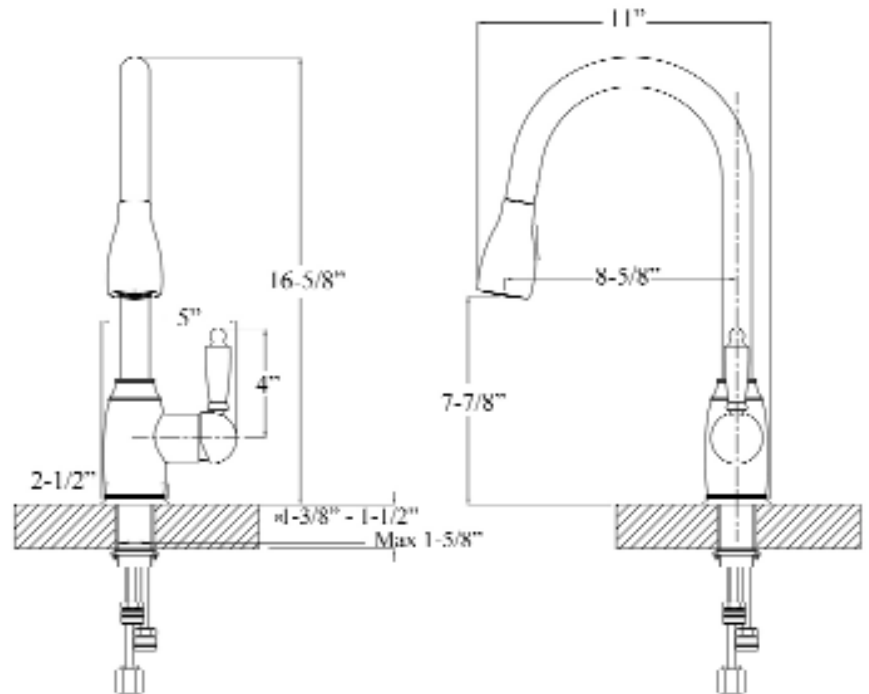

BRISTO SINGLE HANDLE KITCHEN FAUCET

Cat. No.
KFS409-L2

L: 5"
W: 11"
H: 16-5/8"

Features:

- ▶ Constructed of solid brass
- ▶ Gooseneck spout
- ▶ Magnetic pull down spray
- ▶ Includes 2 braided hoses
- ▶ Hoses have 1/2" male connectors
- ▶ Ceramic disc cartridges
- ▶ Height to spout 7-7/8"
- ▶ Spout reach 8-5/8"
- ▶ Flow rate is 1.8 GPM at 60 psi
- ▶ cUPC/NSF/AB1953 Certified

Finishes:

- CP** Polished Chrome
BN Brushed Nickel
ORB Oil Rubbed Bronze

Dimensions of fixture are nominal and may vary. Dimensions and specifications subject to change without notice.