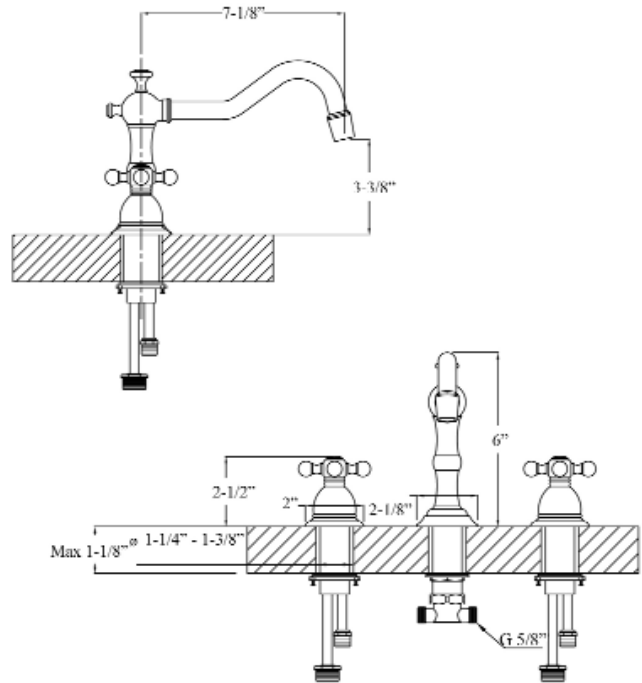

ROMA 8" WIDESPREAD LAVATORY FAUCET

Cat. No.
LFW102-MC

Spout Reach: 7-1/8"
Height: 6"

Features:

- ▶ Constructed of solid brass
- ▶ Flexible widespread installation
- ▶ Metal cross handles
- ▶ Includes 12" connection hoses
- ▶ Drain not included
- ▶ Height to spout 3-3/8"
- ▶ Ceramic disc cartridges
- ▶ Flow rate is 1.2 GPM at 60 psi
- ▶ cUPC/NSF/AB1953 Certified

Finishes:

- CP** Polished Chrome
- BN** Brushed Nickel
- ORB** Oil Rubbed Bronze

Dimensions of fixture are nominal and may vary. Dimensions and specifications subject to change without notice.