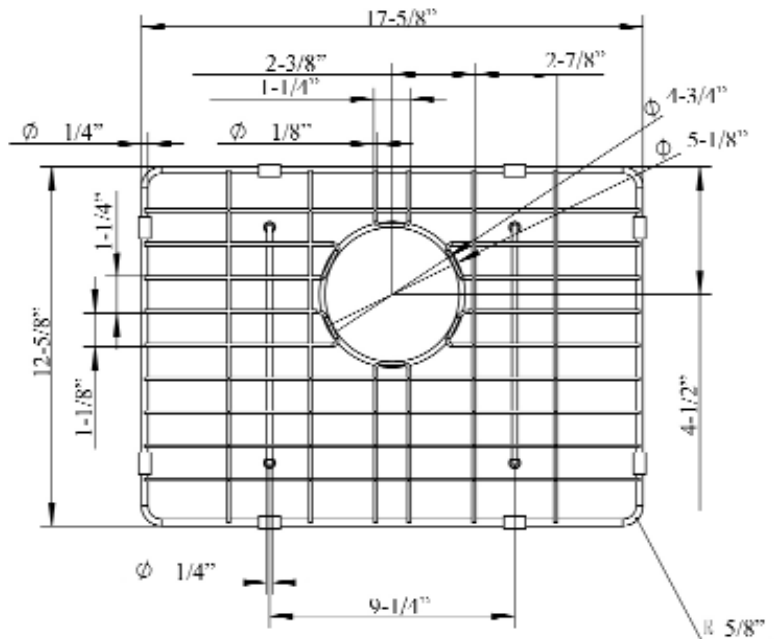

PSSSB2064 WIRE GRID

Cat. No.
PSSSB2064-WIRE

Features:

- ▶ Fits bottom of PSSSB2064 prep sink
- ▶ Rubber Feet Covers Included

Finishes:

SS Stainless Steel

W: 17-⁵/₈"
D: 12-⁵/₈"
H: 1"

Drain Hole : 4-³/₄"