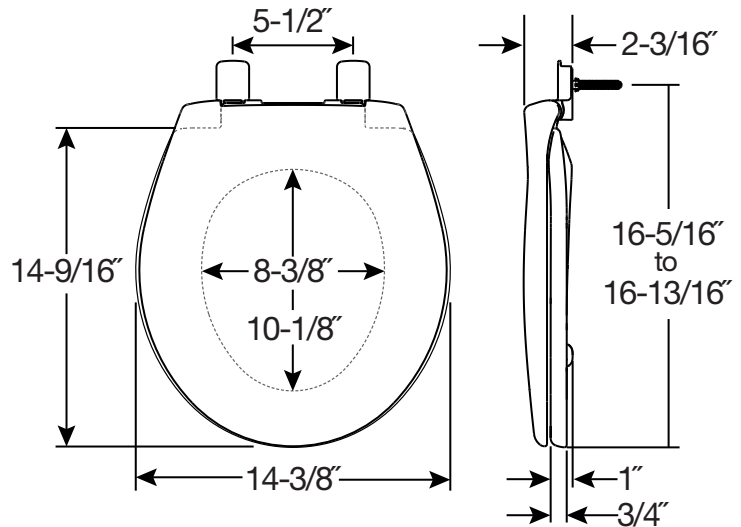

AFFINITY™ 200E4

RESIDENTIAL PLASTIC TOILET SEAT

FEATURES:

- **STA-TITE® Seat Fastening System™**
Never Loosens™
- **Easy•Clean & Change®**
Removes for cleaning
- **Whisper•Close®**
Slowly and quietly closes
- **Precision Seat Fit™**
1/2" front-to-back adjustability provides the perfect bowl fit
- **Super Grip Bumpers™**
Provides greater stability

SPECIFICATIONS:

- Size:** Round
- Material:** Plastic
- Style:** Closed Front with Cover
- Ring Bumpers:** Two
- Hinges:** Plastic
- Hardware:** STA-TITE® Seat Fastening System™

Codes & Standards:  Complies with IAPMO/ANSI Z124.5 Standards Residential Classification