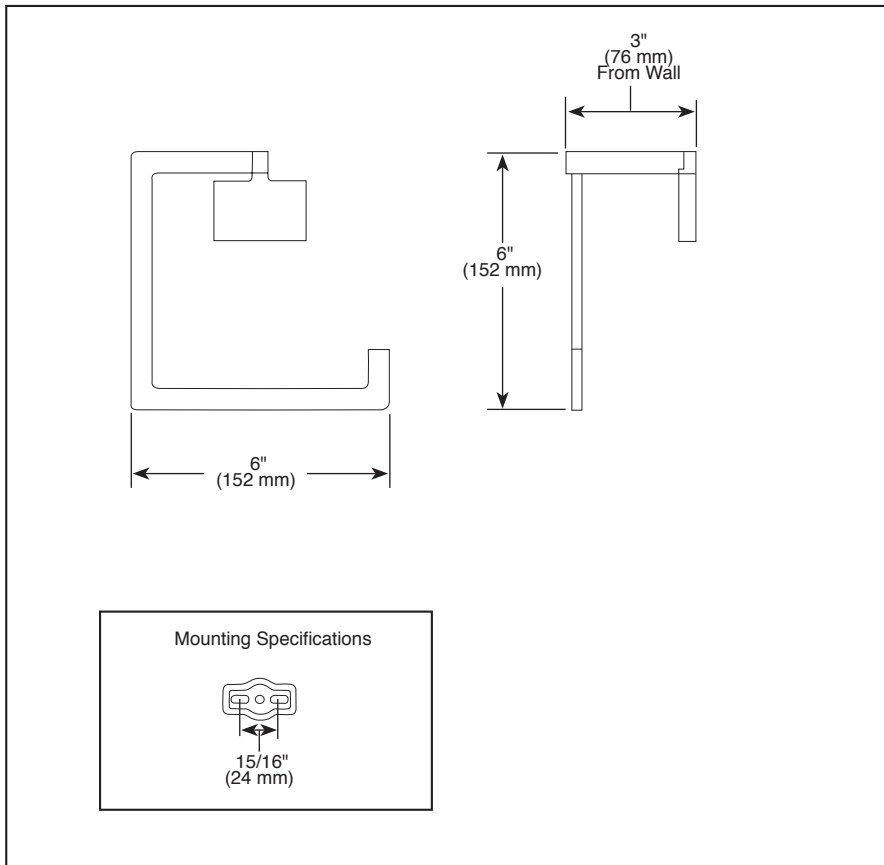

BRIZO®

ACCESSORIES

- Siderna® Bath Collection
- Towel Ring

Submitted Model No.: _____

Specific Features: _____

STANDARD SPECIFICATIONS:

- Wood blocking is preferable behind all wall surfaces. If wood blocking is not available, the following fasteners are suggested: Tile/Masonry-Plastic or lead Anchors; Plaster/drywall-Toggle bolts.
- Mounting hardware and mounting instructions included with product.
- Note: Only plastic anchors are included with the mounting hardware.