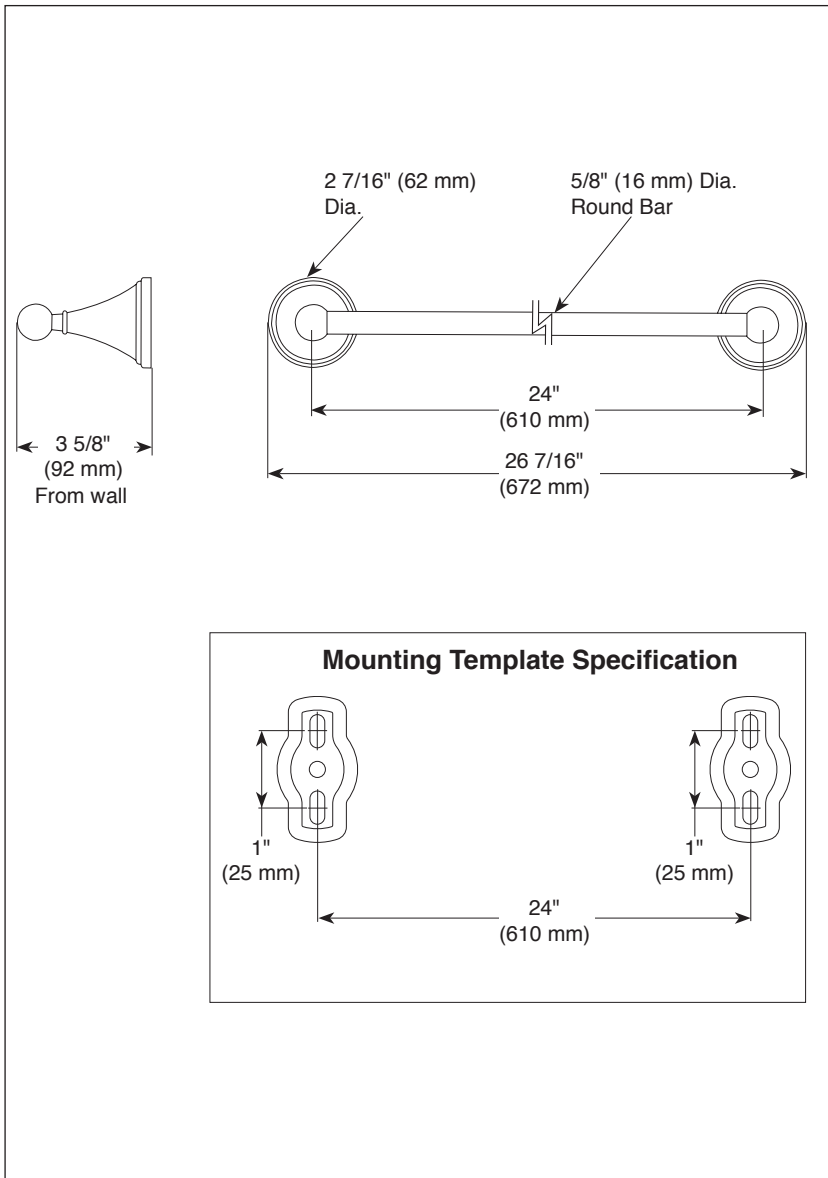

BRIZO®

ACCESSORIES

- Traditional Series
- 24" Towel bar

Submitted Model No.: _____

Specific Features: _____

STANDARD SPECIFICATIONS:

- Wood blocking is preferable behind all wall surfaces. If wood blocking is not available, the following fasteners are suggested: Tile/Masonry-Plastic or lead Anchors Plaster/drywall-Toggle bolts.
- Mounting hardware and mounting instructions included with product.