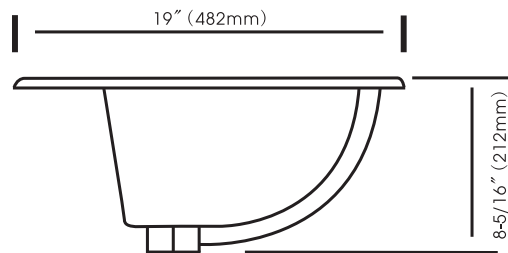

19" x 19" Drop-in

Model	Color	Centerset
006-622	White	4"
561-0633	Biscuit	4"

Oak Lawn 19" Drop-in Round Bowl

DESCRIPTION

- * 19" Round Self Rimming Drop-in Lavatory
- * 7⁷/₈" Depth
- * 4" Centerset
- * Inside Bowl Dimension 12³/₄" x 14³/₄"
- * Gross Weight: 16.5 LBS
- * ADA Compliant when Installed in a 21" (533 mm) Minimum Depth Countertop
- * Deep Bowl with Large Wash Area
- * Available in White or Biscuit
- * DXF File Available