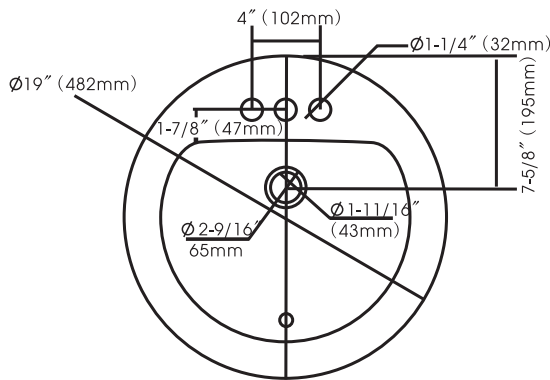

19" x 19" Drop-in

Model	Color	Centerset
006-622	White	4"
561-0633	Biscuit	4"

Oak Lawn 19" Drop-in Round Bowl

DESCRIPTION

- * 19" Round Self Rimming Drop-in Lavatory
- * 7⁷/₈" Depth
- * 4" Centerset
- * Inside Bowl Dimension 12³/₄" x 14³/₄"
- * Gross Weight: 16.5 LBS
- * ADA Compliant when Installed in a 21" (533 mm) Minimum Depth Countertop
- * Deep Bowl with Large Wash Area
- * Available in White or Biscuit
- * DXF File Available