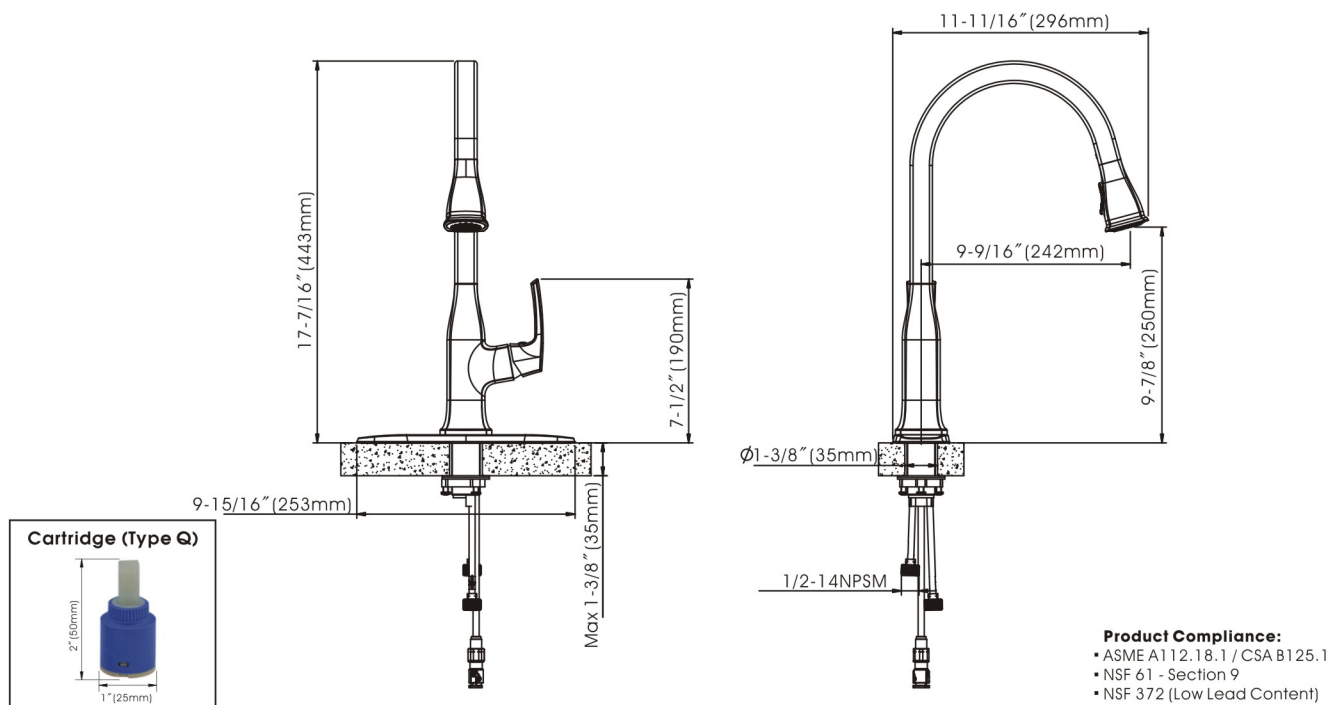

## Cardania - Single Handle High ARC Pull-down Kitchen Faucet

- \* Includes Zinc Plate For Single or 3 Holes Installation
- \* 9-7/8" High and 9-9/16" Long, Zinc Handle
- \* 360° Swing Brass Spout
- \* Two Function Pull-down Spray Head
- \* Copper Waterway Construction with 1/2" -14 NPSM Connection
- \* Premium Grade Ceramic Cartridge (Type Q)
- \* 60" Quick Connect Nylon Flexible Hose
- \* Flow Rate: 1.8GPM
- \* 100% Pressure System Tested
- \* Lifetime Limited Warranty; 5 year warranty from date of purchase for Commercial users.

### Model No. :

192-6413 (CH)

192-6414 (BN *Spotless PVD*)  
 (Shown Model)

192-6415 (ORB)

- Product Compliance:**
- ASME A112.18.1 / CSA B125.1
  - NSF 61 - Section 9
  - NSF 372 (Low Lead Content)
  - ANSI A117.1 (ADA)