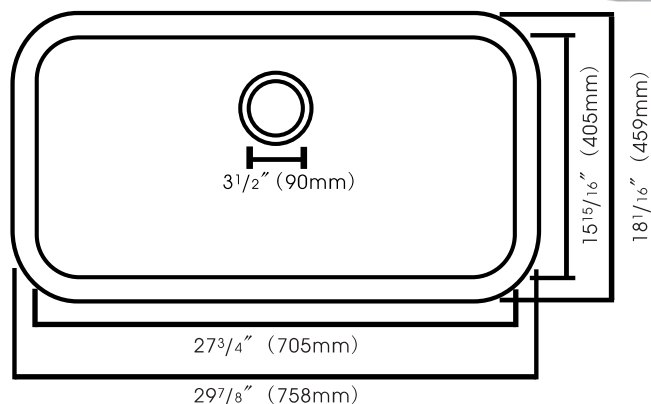

Stainless Steel Kitchen Sink

Under-Mount Single Bowl

Model	Depth	Gauge
481-1422	9"	18G

30" x 18" Under-Mount Single Bowl

FEATURES

- * Premium Grade 304 Stainless Steel
- * 9" Depth * 18 Gauge
- * Lustrous Satin
- * Highlighted Rim
- * 3 1/2" Drain Opening
- * Fully Coated Underneath with Heavy Duty Sound Deadening Pad
- * Supplied with Fasteners and Instructions
- * Cutout Template (DXF File Available)
- * Limited Lifetime Warranty