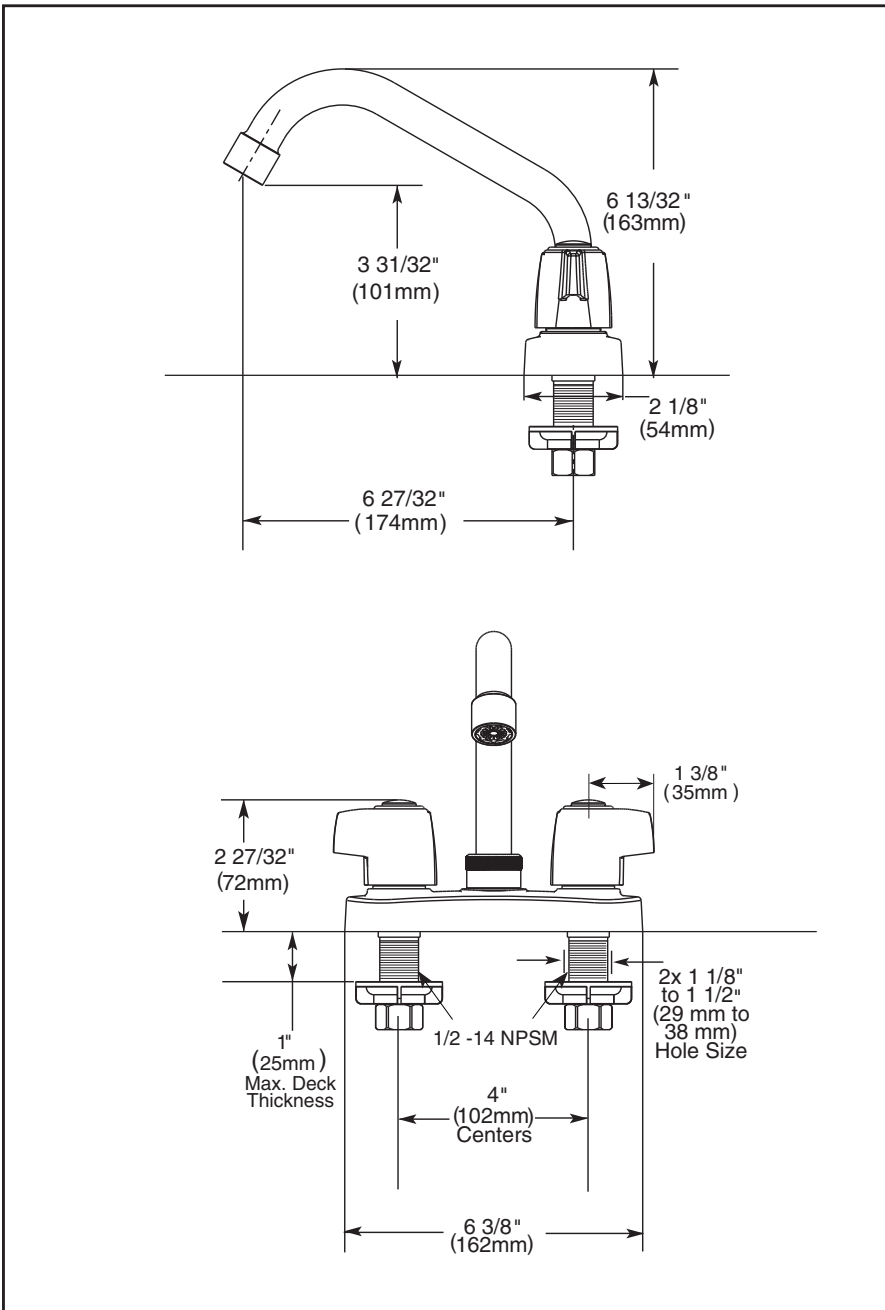

2133LF

Submitted Model No.: _____

Specific Features: _____

SPECIALTY FAUCETS

- Two Handle Laundry Faucet
- Deck Mount
- 2 or 3 Hole Sink Applications
- 4" (102 mm) Centerset

STANDARD SPECIFICATIONS:

- Two handle deck faucet for exposed mounting on 2 or 3 hole sinks
- Solid brass cast body
- 4" (102 mm) Centerset
- 6 27/32" (174 mm) long, 6 13/32" (163 mm) high spout swings 360°
- Hot and cold stems are interchangeable.
- Control mechanism shall be of the rotating cylinder type with stainless steel plate and 90° rotation, with replaceable non-metallic seats.
- 1/2"-14 NPSM threaded male shanks
- Spout has stream straightener