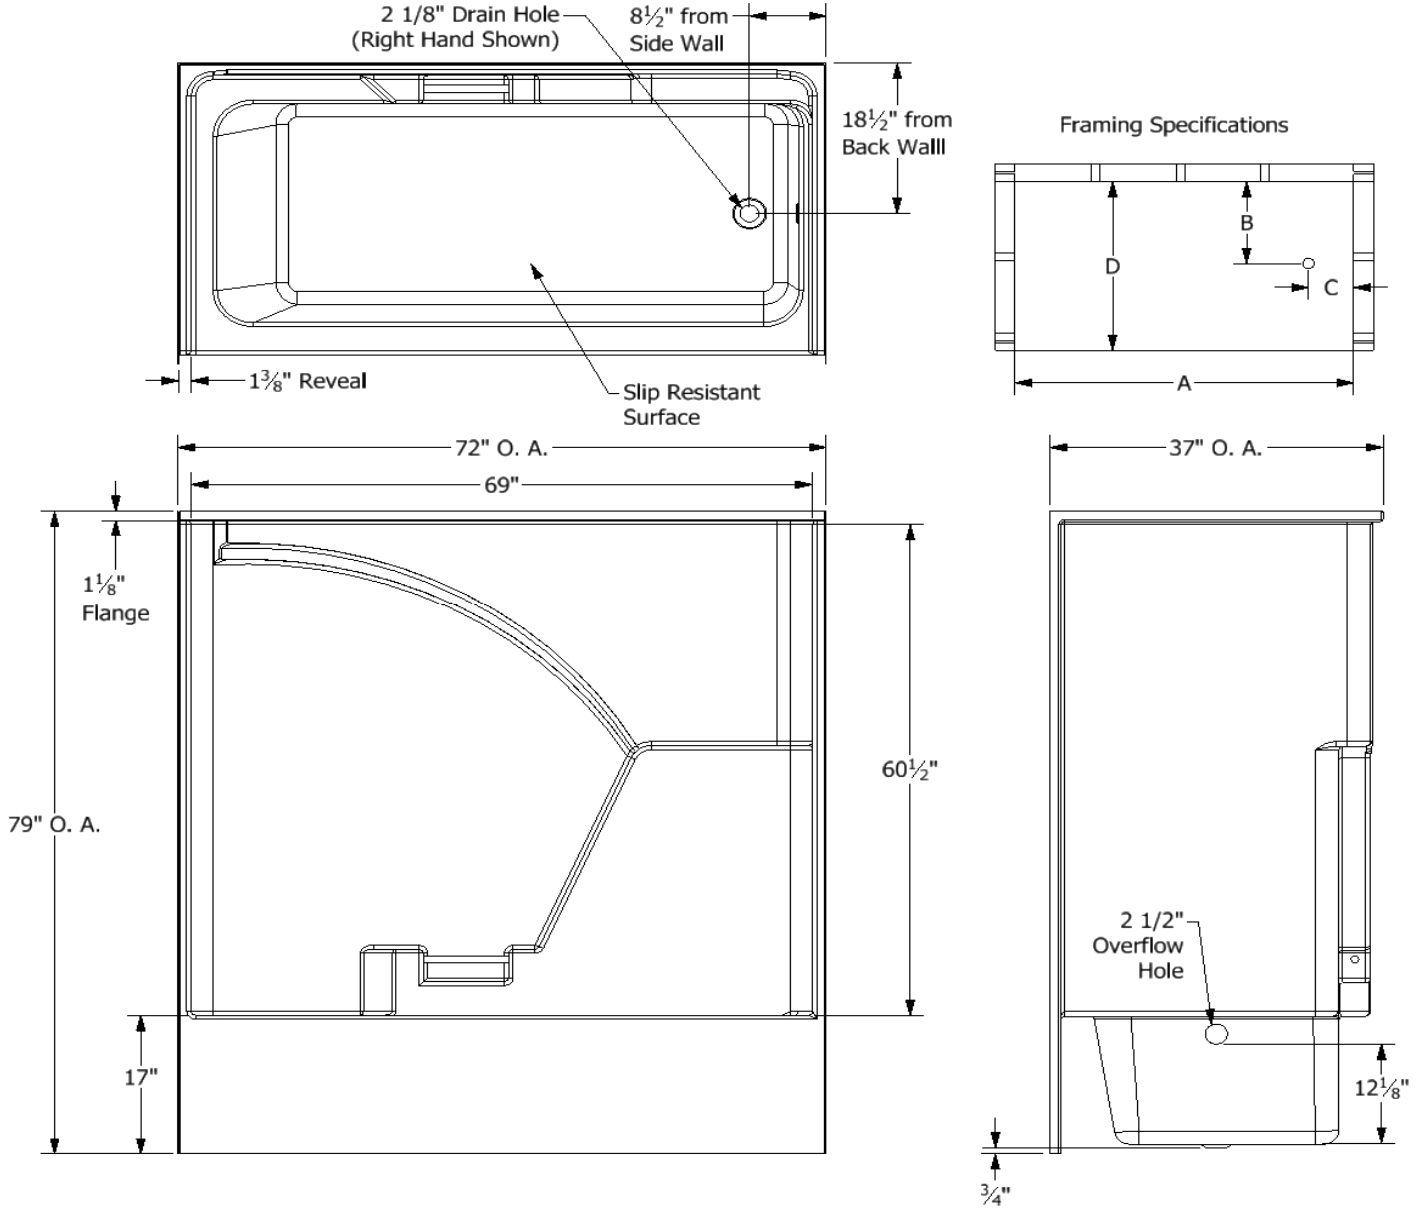

Diamond Tub & Showers Spec Sheet

Model: T 723779 R/L

Description: Tub/Shower Combo 1 Piece Unit

Specifications

Model #	Material	Wall Finish	Pieces	Drain	Apron Height	Net Weight Lbs.
T 723779 R/L	Fiberglass/ Gelcoat	Smooth	1	LH/RH	17"	

Sump Data

Top of Drain to Bottom of Overflow	Capacity to Overflow Gallons	Top Dimensions		Bottom Dimensions	
		Length	Width	Length	Width
12 1/8"	74.9	64 1/2"	27 1/2"	53 3/4"	21 1/2"

Framing Dimensions

A	B	C	D
72"	18 1/2"	8 1/2"	37"

Enclosure Opening

Width	Height
69"	60 1/2"

This product is tested by ICC-ES and is certified to conform to the requirements of CSA B45.5/IAMPO Z124

Manufactured by Front Line Mfg., Inc. Warsaw, IN

7/22/19