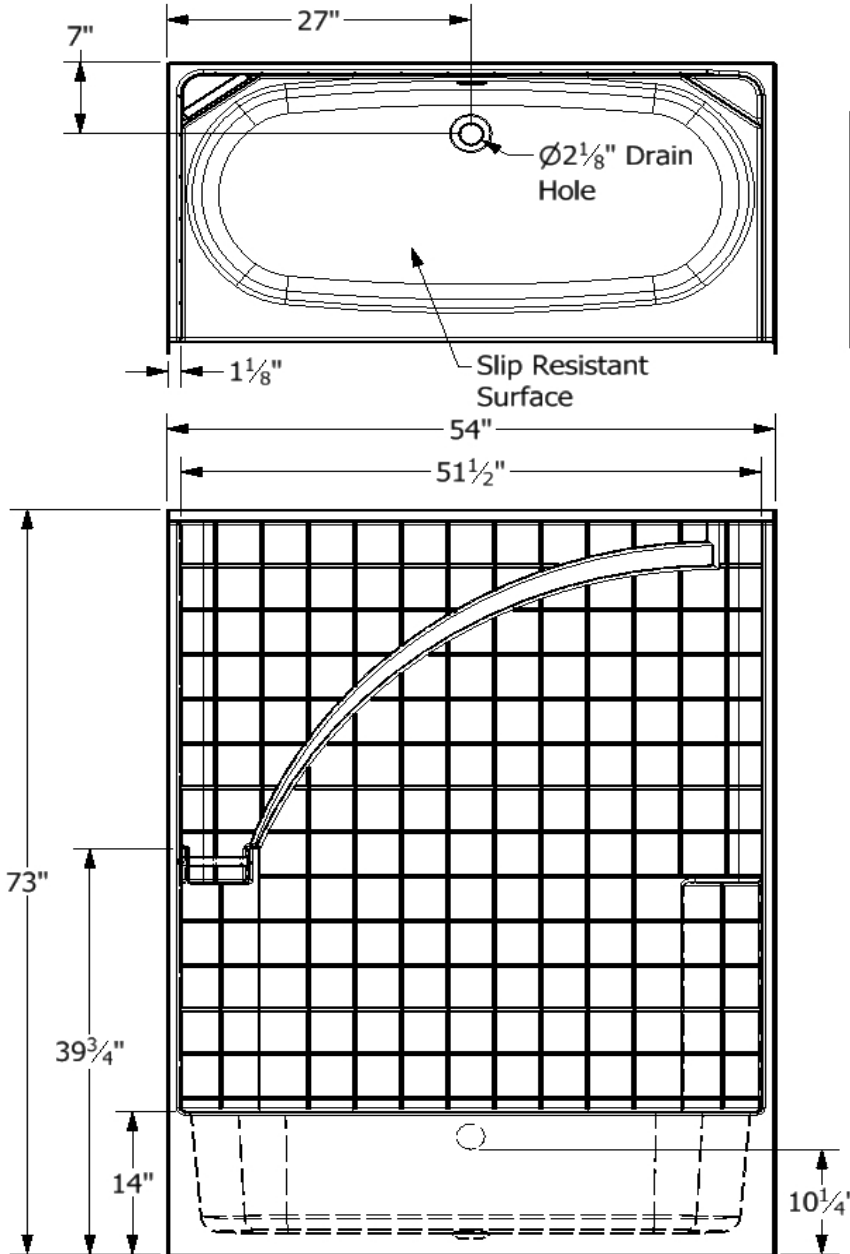

Diamond Tub & Showers Spec Sheet

Model: TT 542873 Center Back Drain

Description: Tub/Shower Combo 1 Piece Tiled Unit

Specifications

Model #	Material	Wall Finish	Pieces	Drain	Apron Height	Net Weight Lbs.
TT542873	Fiberglass/Gelcoat	Smooth	1	Center Back	14"	

Sump Data

Top of Drain to Bottom of Overflow	Capacity to Overflow Gallons	Top Dimensions		Bottom Dimensions	
		Length	Width	Length	Width
9 1/4"	36.1	50 5/8"	22 3/4"	42 7/8"	15 3/4"

Framing Dimensions

A	B	C	D
54"	7"	27"	28 1/8"

Enclosure Opening

Length	Width
51 1/2"	58 1/4"

Framing Specifications

28 1/2"

This product is tested by ICC-ES and is certified to conform to the requirements of CSA B45.5/IAMPO Z124

Manufactured by Frontline Mfg., Inc. Warsaw, IN