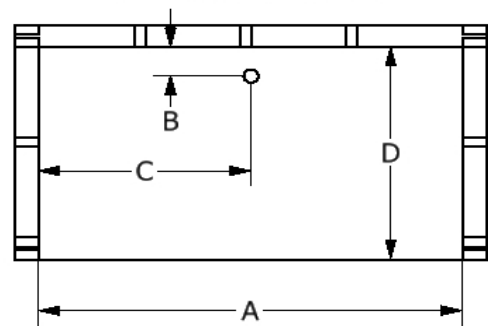

Diamond Tub & Showers Spec Sheet

Model: TT 542873 Center Back Drain

Description: Tub/Shower Combo 1 Piece Tiled Unit

Specifications

Model #	Material	Wall Finish	Pieces	Drain	Apron Height	Net Weight Lbs.
TT542873	Fiberglass/Gelcoat	Smooth	1	Center Back	14"	

Sump Data

Top of Drain to Bottom of Overflow	Capacity to Overflow Gallons	Top Dimensions		Bottom Dimensions	
		Length	Width	Length	Width
9 1/4"	36.1	50 5/8"	22 3/4"	42 7/8"	15 3/4"

Framing Dimensions

A	B	C	D
54"	7"	27"	28 1/8"

Enclosure Opening

Length	Width
51 1/2"	58 1/4"

Framing Specifications

28 1/2"

This product is tested by ICC-ES and is certified to conform to the requirements of CSA B45.5/IAMPO Z124

Manufactured by Frontline Mfg., Inc. Warsaw, IN