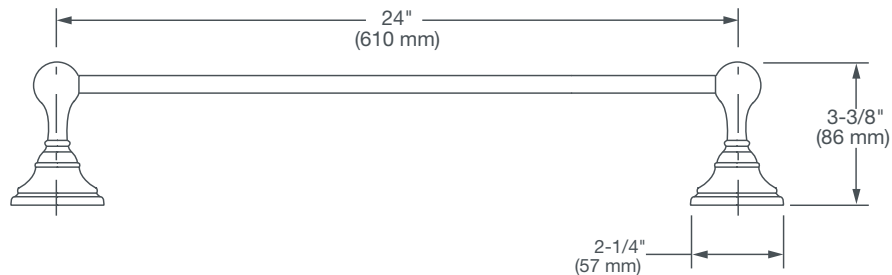

RANDALL[®]

24" TOWEL BAR

- Solid brass construction
- Concealed mounting
- Includes assembly hardware

AVAILABLE FINISHES

Polished Chrome
Brushed Nickel
Platinum Nickel
Satin Brass*

*Available October 2015

FINISH CODE

100
144
150
427

DESCRIPTION

24" Towel Bar

PRODUCT NUMBER

D35102240.XXX

IMPORTANT: These measurements are subject to change or cancellation.
No responsibility is assumed for use of superseded or voided pages.