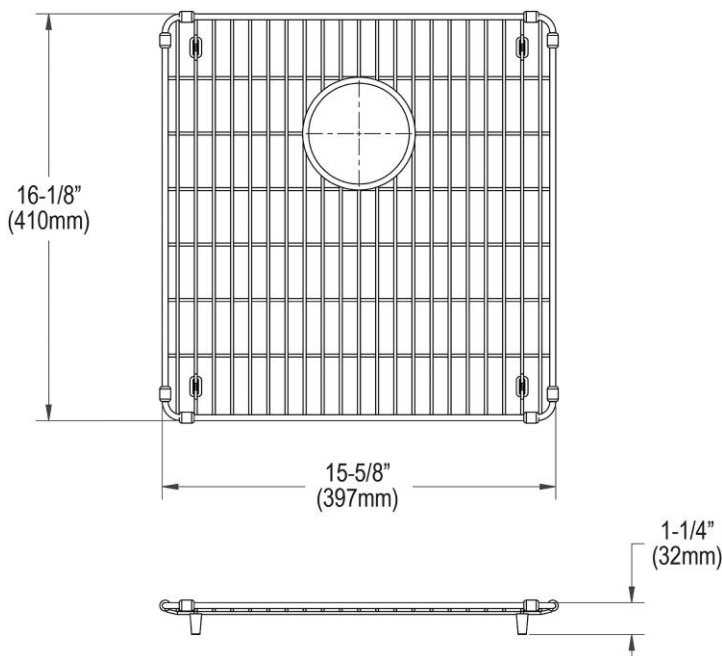

Material:	Stainless Steel
Finish:	Polished Stainless Steel
Dimensions:	15-5/8" x 16-1/8" x 1-1/4"

AMERICAN PRIDE. A LIFETIME TRADITION.
Like your family, the Elkay family has values and traditions that endure. For almost a century, Elkay has been a family-owned and operated company, providing thousands of jobs that support our families and communities.

[Clean and Care Manual (PDF)](#)

[Clean and Care Manual (PDF)](#)

[Warranty (PDF)](#)