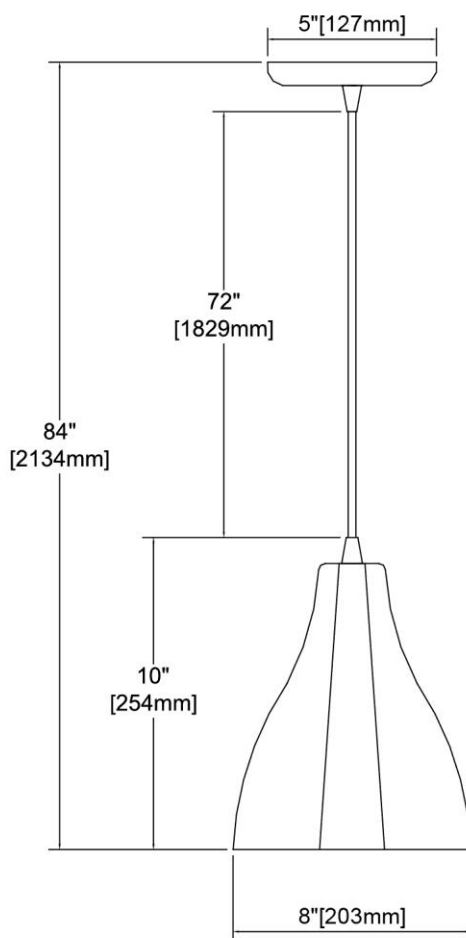


		ITEM #: 21172/1	
		UPC 748119131856	
		Description Matilda 1-Light Mini Pendant in Satin Brass with Clear Wavy Glass	
		Finish Satin Brass	
		Materials Glass, Steel	
		Brand ELK Lighting	
		Collection Matilda	
		Category Indoor Lighting	
		Type Mini Pendant	
ITEM DIMENSIONS		RATINGS & SPECIFICATIONS	
Width	8 inches	Safety Rating	UL
Depth	8 inches	ADA Compliant	N/A
Height	10 inches	BULBS / SOCKETS	
Weight	3 pounds	Quantity	1
ADDITIONAL DIMENSIONS		Wattage	60 watts
Backplate / Canopy	5 diameter	Included	No
HCWO	N/A	Type	A19 (E26 Medium Base)
Min. Extension	N/A	Other	N/A
Max. Extension	N/A	CHAIN / CORD INFORMATION	
OVERALL HEIGHT		Chain	N/A
Min.	11 inches	Cord	72 inches - Clear
Max.	84 inches	SHADE / GLASS DETAILS	
EXTENSION ROD(S)		Shade/Glass Description	Clear wavy glass
N/A		Width	8 inches
		Height	9 inches
		Width at Top	N/A
		Width at Bottom	N/A