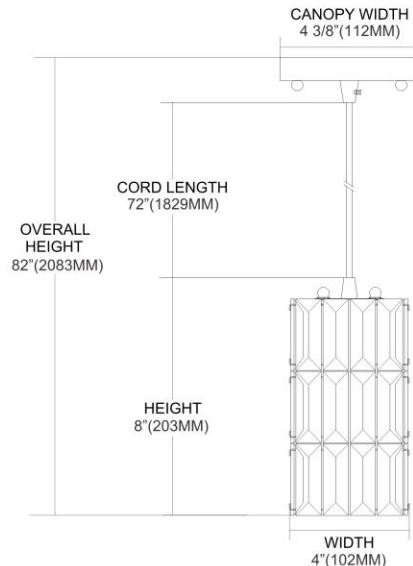


	ITEM #:	31488/1
	UPC	748119067308
	Description	Cynthia 1-Light Mini Pendant in Polished Chrome with Crystal
	Finish	Polished Chrome
	Materials	K9 Crystal, Metal
	Brand	ELK Lighting
	Collection	Cynthia
	Category	Indoor Lighting
	Type	Mini Pendant

ITEM DIMENSIONS				RATINGS & SPECIFICATIONS				
Width	4 inches			Safety Rating	N/A		Certification	N/A
Depth	4 inches			ADA Compliant	N/A		Voltage	N/A
Height	8 inches			BULBS / SOCKETS				
Weight	3 pounds			Quantity	1	Wattage	60 watts	
ADDITIONAL DIMENSIONS				Included	No	Type	B11 (E12 Candelabra Base)	
Backplate / Canopy	N/A			Other	N/A			
HCWO	N/A			CHAIN / CORD INFORMATION				
Min. Extension	N/A			Chain	N/A		Cord	N/A
Max. Extension	N/A			SHADE / GLASS DETAILS				
OVERALL HEIGHT				Shade/Glass Description	Crystal			
Min.	N/A	Max.	N/A					
EXTENSION ROD(S)				Width	N/A		Height	N/A
N/A				Width at Top	N/A		Width at Bottom	N/A