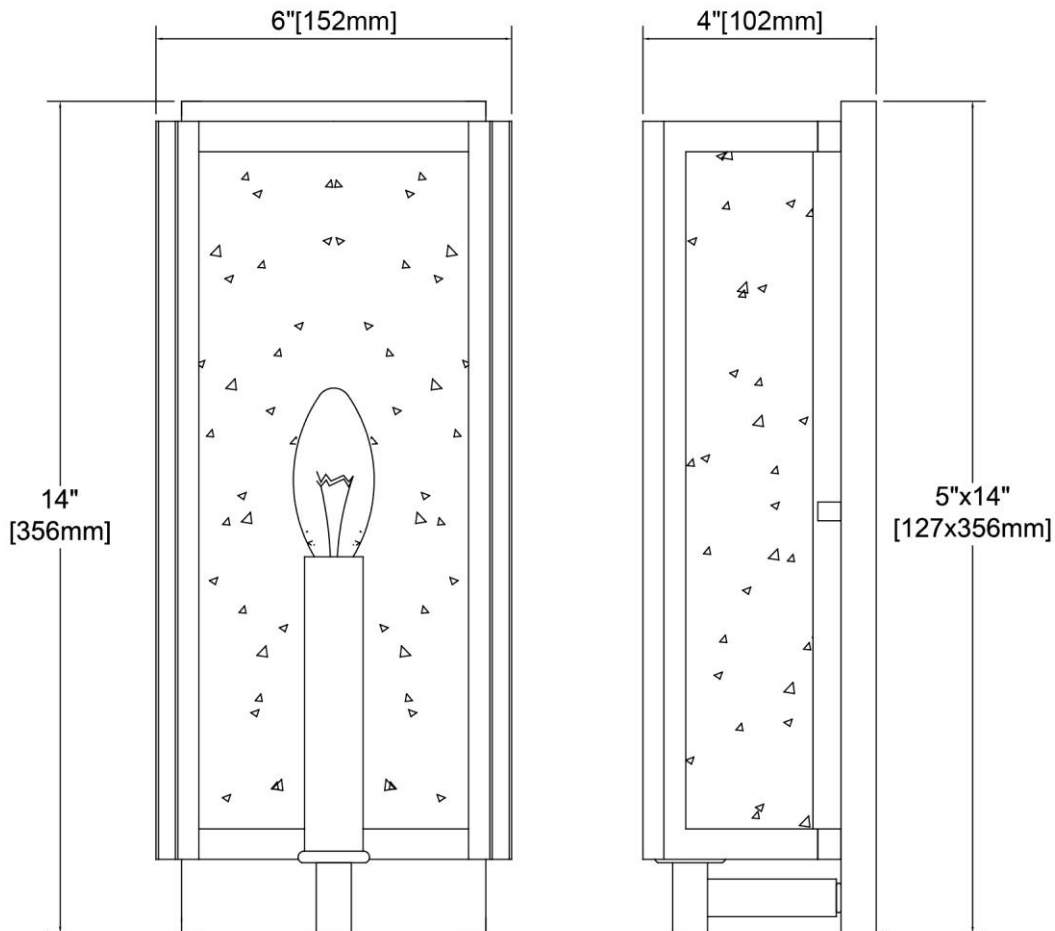

ITEM #:	32420/1
UPC	748119133249
Description	Inversion 1-Light Sconce in Charcoal with Textured Clear Glass
Finish	Charcoal
Materials	Glass, Steel
Brand	ELK Lighting
Collection	Inversion
Category	Indoor Lighting
Type	Sconce

ITEM DIMENSIONS				RATINGS & SPECIFICATIONS				
Width	6 inches			Safety Rating	UL		Certification	Dry locations
Depth	4 inches			ADA Compliant	Yes		Voltage	120
Height	14 inches			BULBS / SOCKETS				
Weight	3 pounds			Quantity	1	Wattage	60 watts	
ADDITIONAL DIMENSIONS				Included	No	Type	Torpedo (E12 Candelabra Base)	
Backplate / Canopy	5x14			Other	N/A			
HCWO	N/A			CHAIN / CORD INFORMATION				
Min. Extension	N/A			Chain	N/A	Cord	8 inches	
Max. Extension	N/A			SHADE / GLASS DETAILS				
OVERALL HEIGHT				Shade/Glass Description	Textured clear glass			
Min.	N/A		Max.	N/A				
EXTENSION ROD(S)				Width	N/A		Height	N/A
N/A				Width at Top	N/A		Width at Bottom	N/A