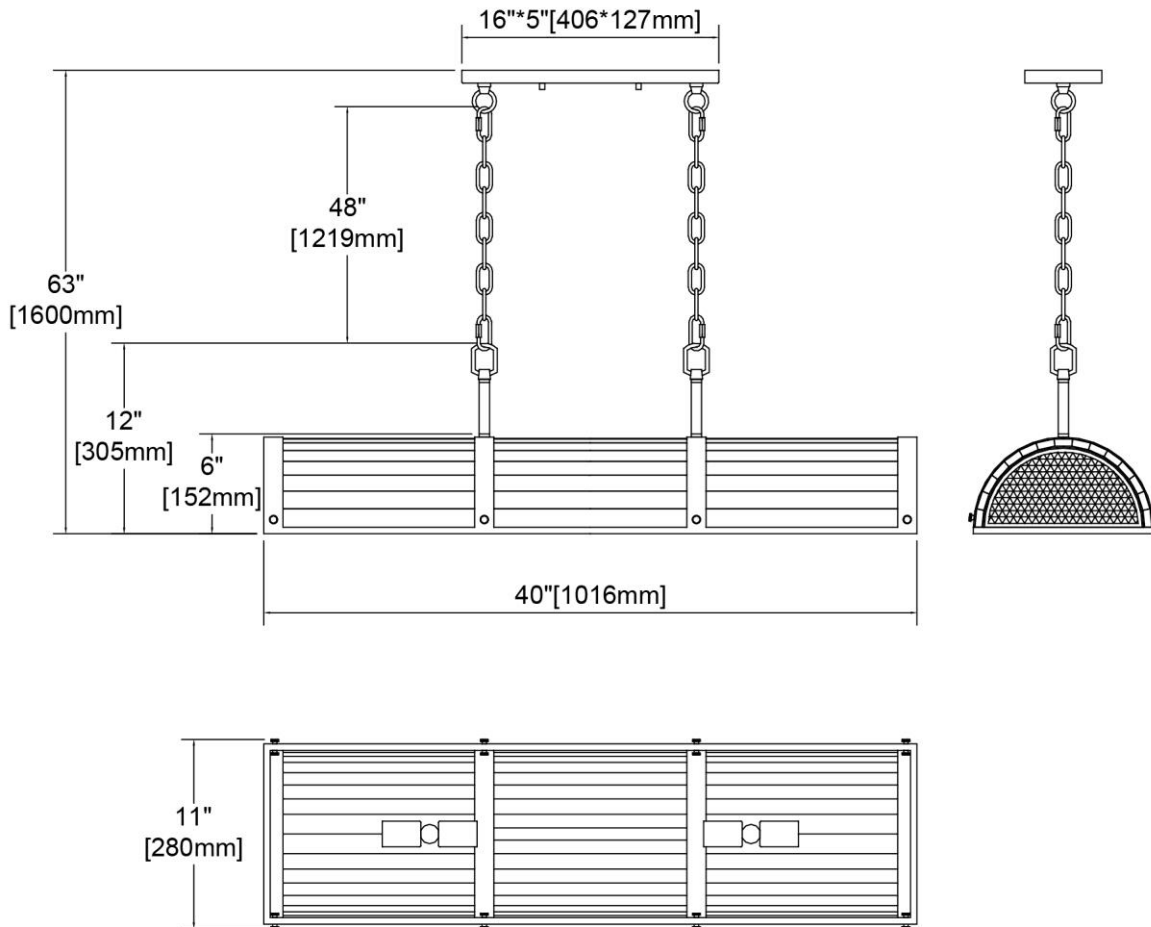


	ITEM #:	33365/4
	UPC	748119138633
	Description	Wooden Barrel 4-Light Island Light in Oil Rubbed Bronze with Slatted Wood Shade in Natural
	Finish	Oil Rubbed Bronze, Natural Wood
	Materials	Steel, Wood
	Brand	ELK Lighting
	Collection	Wooden Barrel
	Category	Indoor Lighting
	Type	Island Light

ITEM DIMENSIONS				RATINGS & SPECIFICATIONS				
Width	40 inches			Safety Rating	UL		Certification	Dry locations
Depth	11 inches			ADA Compliant	N/A		Voltage	120 volts
Height	6 inches			BULBS / SOCKETS				
Weight	17 pounds			Quantity	4		Wattage	60 watts
ADDITIONAL DIMENSIONS				Included	No		Type	A19 (E26 Medium Base)
Backplate / Canopy	16x5			Other	N/A			
HCWO	N/A			CHAIN / CORD INFORMATION				
Min. Extension	N/A			Chain	48 inches		Cord	96 inches - Brown
Max. Extension	N/A			SHADE / GLASS DETAILS				
OVERALL HEIGHT				Shade/Glass Description	Slatted Wood Shade in Natural			
Min.	16 inches		Max.	63 inches				
EXTENSION ROD(S)				Width	40 inches		Height	6 inches
Rods: 1-4				Width at Top	N/A		Width at Bottom	N/A