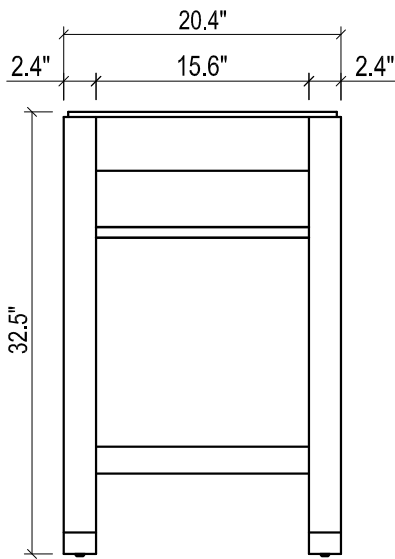

NY 21 FOR TRIBECA

TRIBECA 21" CERAMIC SINK  
(available in 1 hole or 8" faucet drills)

FRONT VIEW

SIDE VIEW

TOP VIEW

FRONT VIEW

TOP VIEW

BACK VIEW