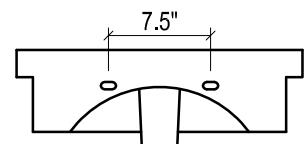

NY 21 FOR TRIBECA

TRIBECA 21" CERAMIC SINK  
(available in 1 hole or 8" faucet drills)

FRONT VIEW

SIDE VIEW

TOP VIEW

FRONT VIEW

TOP VIEW

BACK VIEW