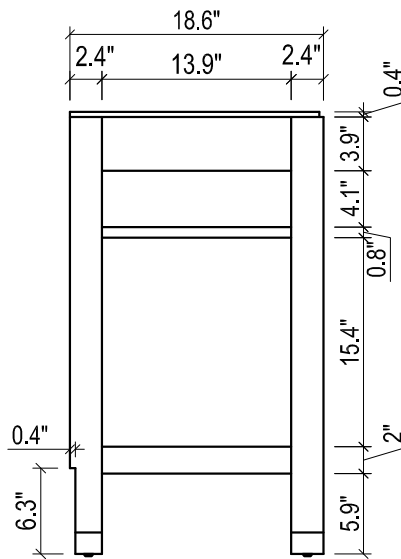

NY 21 FOR TRIBECA

TRIBECA 21" CERAMIC SINK  
(available in 1 hole or 8" faucet drills)

FRONT VIEW

SIDE VIEW

TOP VIEW

FRONT VIEW

TOP VIEW

BACK VIEW