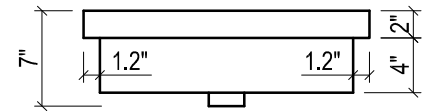

NY 21 FOR TRIBECA

TRIBECA 21" CERAMIC SINK  
(available in 1 hole or 8" faucet drills)

FRONT VIEW

SIDE VIEW

TOP VIEW

FRONT VIEW

TOP VIEW

BACK VIEW