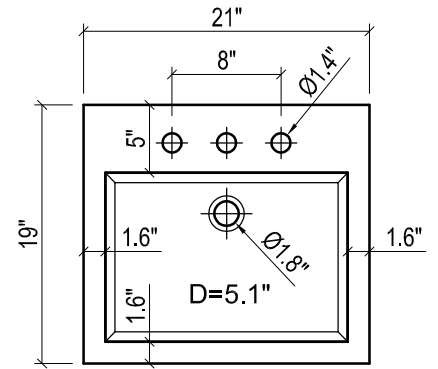

NY 21 FOR TRIBECA

TRIBECA 21" CERAMIC SINK  
(available in 1 hole or 8" faucet drills)

FRONT VIEW

SIDE VIEW

TOP VIEW

FRONT VIEW

TOP VIEW

BACK VIEW