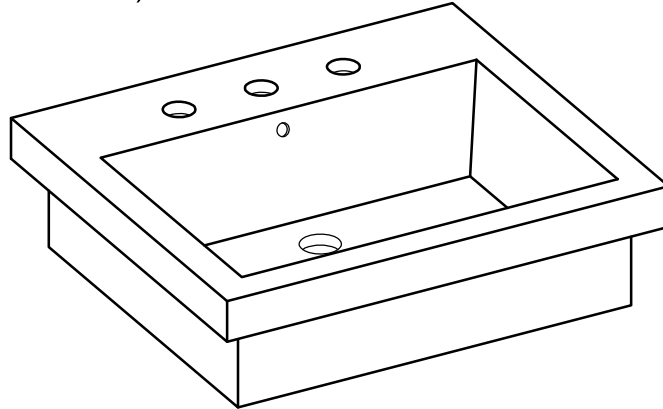

**TRIBECA 21" CERAMIC SINK**  
(available in 1 hole or 8" faucet drills)

TOP VIEW

FRONT VIEW

BACK VIEW