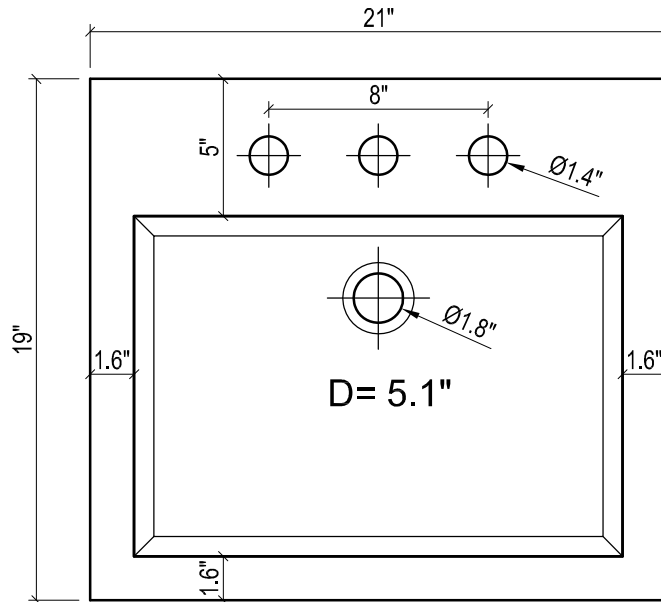

**TRIBECA 21" CERAMIC SINK**  
(available in 1 hole or 8" faucet drills)

TOP VIEW

FRONT VIEW

BACK VIEW