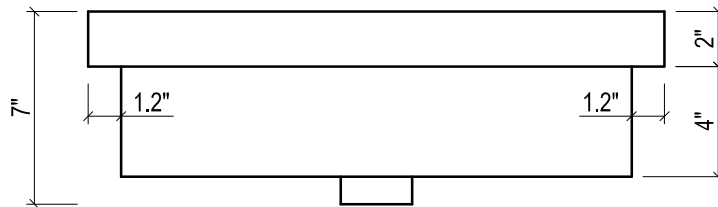

**TRIBECA 21" CERAMIC SINK**  
(available in 1 hole or 8" faucet drills)

TOP VIEW

FRONT VIEW

BACK VIEW