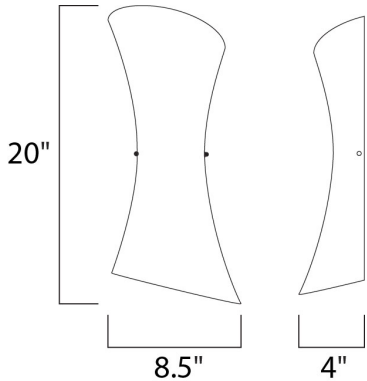

**PRODUCT DESCRIPTION**

Like a translucent sheath delicately draped around the most graceful form, Conico offers a delicate Opal White panel of glass floating over a slender Satin Nickel metal rod like a sophisticated designer dress on the red carpet. A study in simplicity, the hour glass shape and understated light speak of classic sophistication and impeccable taste.

**MEASUREMENTS**

DIMENSION : 8.5" W x 20" H x 4" Ext  
 MAX OAH : 10.25" W x 4" H  
 HANGING WEIGHT : 3.52 lb

**LAMPING**

INPUT VOLTAGE : 120V  
 LUMENS : 1,344 Rated  
 BULB : 2 x 60W Incandescent E12 Candelabra , 120W Total  
 BULB INCLUDED : (Not Included)  
 DIMMABLE : Yes  
 COLOR\_TEMP : 2700K