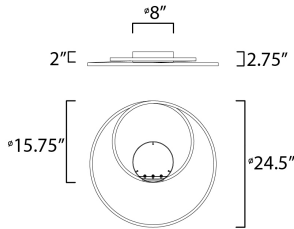

PRODUCT DESCRIPTION

This playful design of a continuous channel spiraling from the canopy to create unique lighting sculptures. LED mounted inside the channel provides ample illumination with an indirect effect.

MEASUREMENTS

DIMENSION : 24.5" L x 24.5" W x 2.75" H
 CANOPY : 8" W x 2" H x 8" L
 HANGING WEIGHT : 5.5 lb

LAMPING

INPUT VOLTAGE : 120V
 LUMENS : 5,250 Rated (4,500 Del.)
 BULB : 1 x 75W LED PCB Integrated , 75W Total
 BULB INCLUDED : (Integrated)
 DIMMABLE : ELV or Triac CL
 CRI : 80+ CRI
 COLOR_TEMP : 3000K