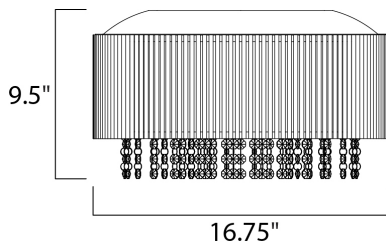

**MEASUREMENTS**

DIMENSION : 16.75" W x 9.5" H  
 CANOPY : 16.53" W x 1.37" H x 16.35" L  
 HANGING WEIGHT : 10.34 lb

**LAMPING**

LUMENS : 3,430 Rated  
 BULB : 7 x 40W Xenon G9 , 280W Total  
 BULB INCLUDED : (Included)  
 DIMMABLE : Yes  
 COLOR\_TEMP : 2900K