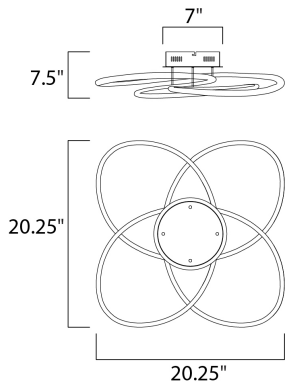

MEASUREMENTS

DIMENSION : 20.25" L x 20.25" W x 7.5" H
MAX OAH : 10" OAH
CANOPY : 7.25" W x 2.5" H x 7" L
HANGING WEIGHT : 9 lb

LAMPING

INPUT VOLTAGE : 110-277V
LUMENS : 2,800 Rated (2,105 Del.)
BULB : 1 x 40W LED PCB Integrated , 40W Total
BULB INCLUDED : (Integrated)
DIMMABLE : Only at 120V with ELV
CRI : 90+ CRI
COLOR_TEMP : 3000K

Always consult a qualified electrician before installing any lighting product.