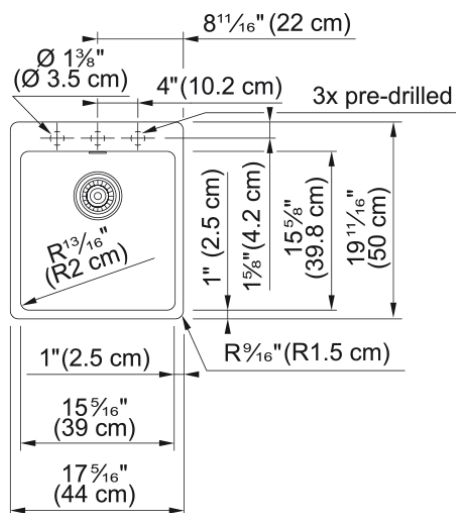

Maris Dual Mount Sink - MAG61015-SHG | 114.0687.063

Technical Data

Aspect

Sink type	Sink
Type of material	Granite
Number of bowls	1
Color	Stone grey
Finish	None

Product Dimensions

Exterior size: right to left	17.323
Exterior size: front to back	19.685
Large bowl size: right to left	15.354
Large bowl size: front to back	15.748
Large bowl: depth	7.874

Installation

Minimum cabinet size	21"
----------------------	-----

Product specifications

Installation type	Topmount / drop in
Installation type	Undermount
Drain hole	3 1/2"
Position of drainer	No drainer