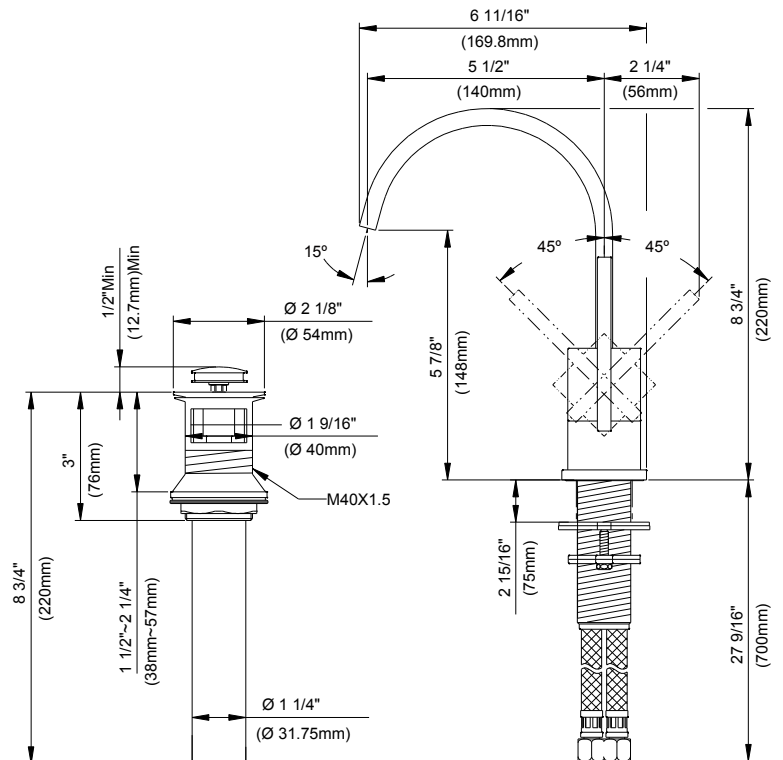

Mount Type

Standards & Certifications

Submittal Information:

Name: _____

Contractor: _____

Location: _____

Contact #: _____