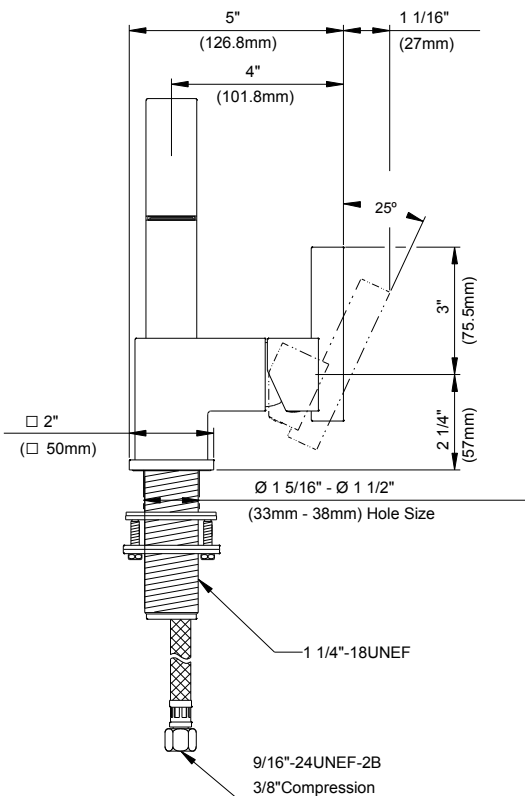

Mount Type

Standards & Certifications

Submittal Information:

Name: _____

Contractor: _____

Location: _____

Contact #: _____