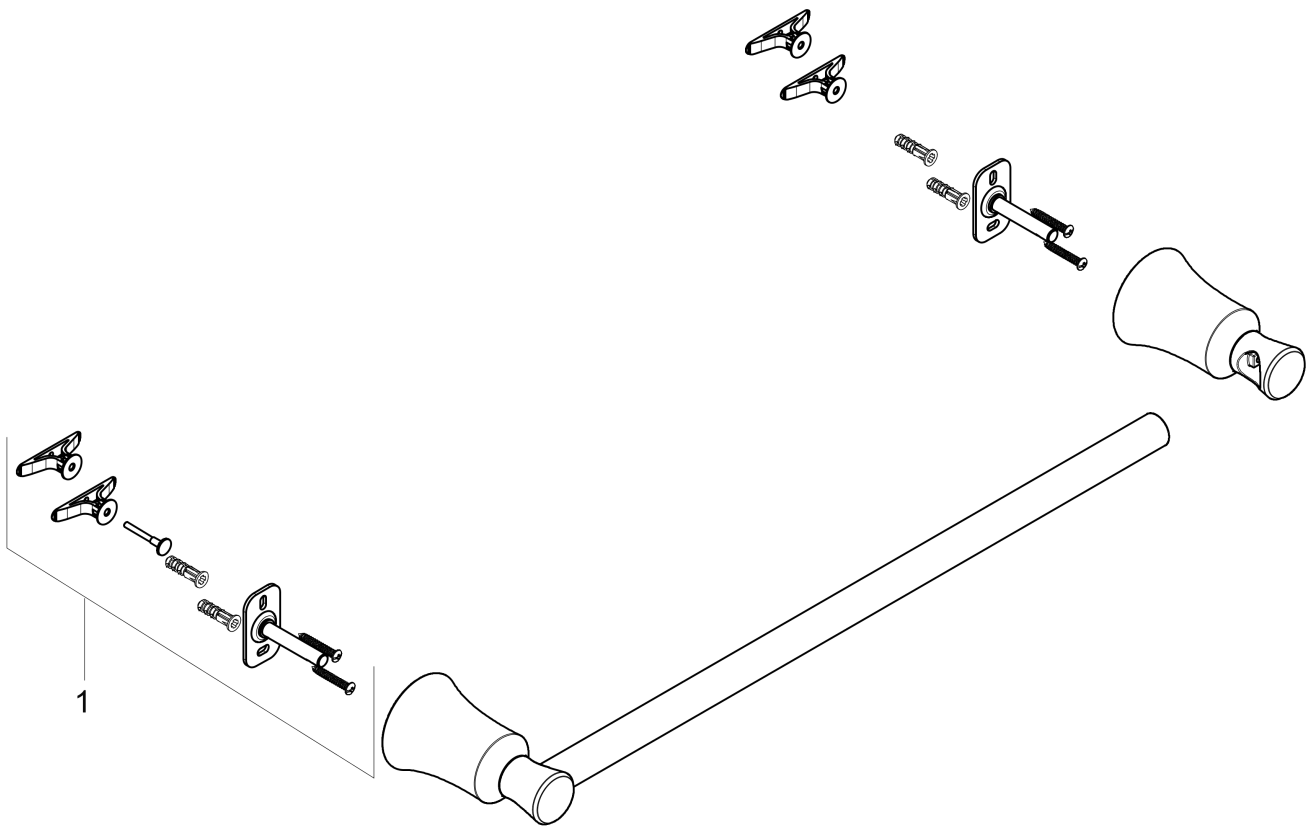

**Joleena**

**Towel Bar, 24"**

Finishes : **chrome** Part no. : **04785000**

**Description**

**Features**

- Wall-mounted
- Metal holder

**Item details**

List Price \$ 71.00

**Product image**

**Scale drawing**

**Joleena**

**Towel Bar, 24"**

Finishes : **chrome**    Part no. : **04785000**

**Exploded drawing**

Year of production: **>09/19**

**Joleena**  
**Towel Bar, 24"**  
 Finishes : **chrome**    Part no. : **04785000**

**Spare parts list**

Year of production: >**09/19**

<b>Pos.</b>	<b>Description</b>	<b>Part no.</b>	<b>Price</b>	<b>PU</b>
1	support element	93551000	-	1