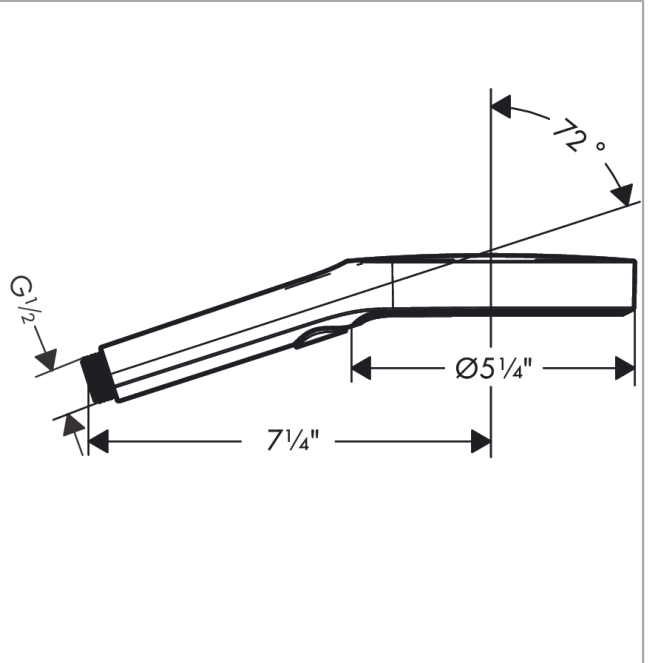

Rainfinity

Handshower 130 3-Jet, 2.5 GPM

Finishes : **brushed nickel** Part no. : **26864821**

Description

Features

- Spray modes: PowderRain, Intense PowderRain, MonoRain
- Select button for comfortable alternation of spray modes
- Flow: 2.5 GPM (9.5 L/Min)
- Spray face surface: graphite

Item details

List Price \$ 250.00

Technology

Compliance

Product image

Scale drawing

Rainfinity

Handshower 130 3-Jet, 2.5 GPM

Finishes : **brushed nickel** Part no. : **26864821**

Exploded drawing

Year of production: >01/20

Rainfinity

Handshower 130 3-Jet, 2.5 GPM

Finishes : **brushed nickel** Part no. : **26864821**

Spare parts list

Year of production: >01/20

Pos.	Description	Part no.	Price	PU
1	filter	92672000	-	1
2	seal	98058000	-	1