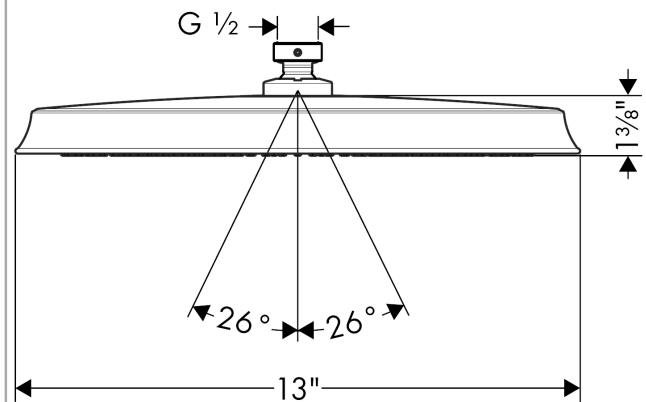

**Raindance Classic
Showerhead 300 1-Jet, 2.5 GPM**

Finishes : **brushed nickel** Part no. : **28428821**

Description

Features

- 225 no-clog spray channels
- Spray modes: RainAir
- Flow: 2.5 GPM (9.5 L/Min)
- Fully-finished matching spray face

Item details

List Price \$ 1,356.00

Technology

Compliance

Product image

Scale drawing

Raindance Classic
Showerhead 300 1-Jet, 2.5 GPM
Finishes : **brushed nickel** Part no. : **28428821**

Exploded drawing

Year of production: >06/09

Raindance Classic
Showerhead 300 1-Jet, 2.5 GPM
 Finishes : **brushed nickel** Part no. : **28428821**

Spare parts list

Year of production: >**06/09**

Pos.	Description	Part no.	Price	PU
1	filter packing	88649000	-	1