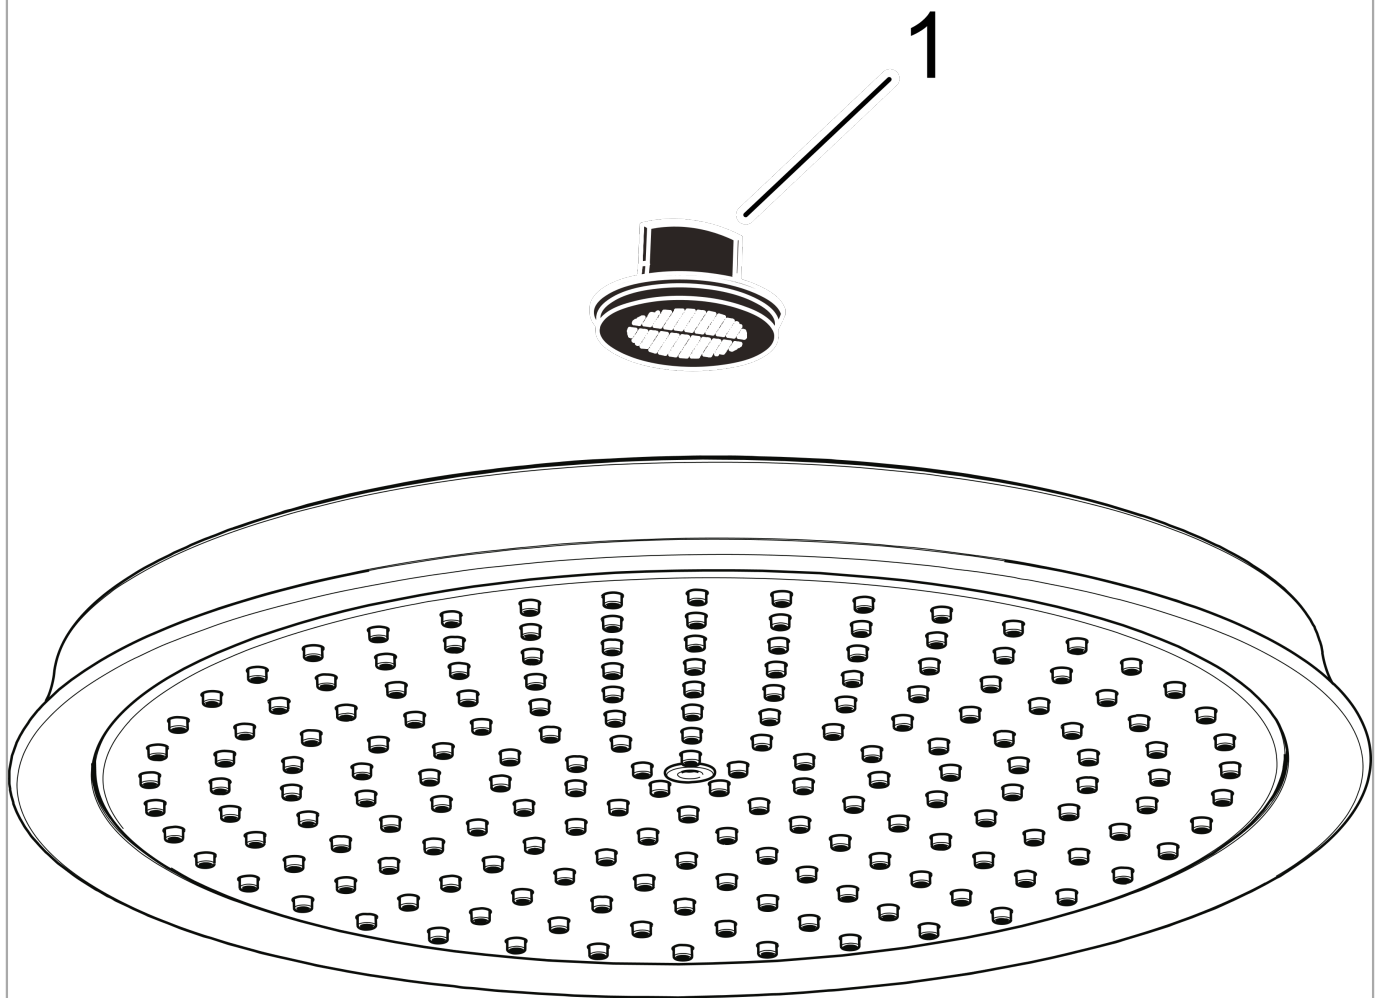

**Raindance Classic
Showerhead 300 1-Jet, 2.5 GPM**

Finishes : **brushed nickel** Part no. : **28428821**

Description

Features

- 225 no-clog spray channels
- Spray modes: RainAir
- Flow: 2.5 GPM (9.5 L/Min)
- Fully-finished matching spray face

Item details

List Price \$ 1,356.00

Technology

Compliance

Product image

Scale drawing

Raindance Classic
Showerhead 300 1-Jet, 2.5 GPM
Finishes : **brushed nickel** Part no. : **28428821**

Exploded drawing

Year of production: >06/09

Raindance Classic
Showerhead 300 1-Jet, 2.5 GPM
 Finishes : **brushed nickel** Part no. : **28428821**

Spare parts list

Year of production: >**06/09**

Pos.	Description	Part no.	Price	PU
1	filter packing	88649000	-	1