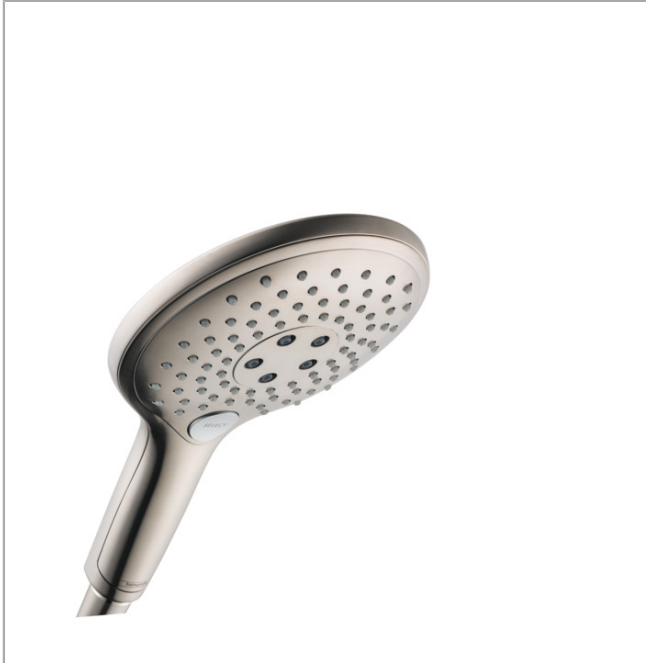

Raindance Select S

Handshower 150 3-Jet, 2.5 GPM

Finishes : **brushed nickel** Part no. : **28588821**

Description

Features

- Select button for comfortable alternation of spray modes
- 81 no-clog spray channels
- Spray modes: RainAir, Mix, CaresseAir
- Flow: 2.5 GPM (9.5 L/Min)
- Fully-finished matching spray face

Item details

List Price \$ 234.00

Technology

Compliance

Product image

Scale drawing

Raindance Select S
Handshower 150 3-Jet, 2.5 GPM
Finishes : **brushed nickel** Part no. : **28588821**

Exploded drawing

Year of production: >12/13

Raindance Select S
Handshower 150 3-Jet, 2.5 GPM
 Finishes : **brushed nickel** Part no. : **28588821**

Spare parts list

Year of production: >12/13

Pos.	Description	Part no.	Price	PU
1	filter packing	94246000	-	1