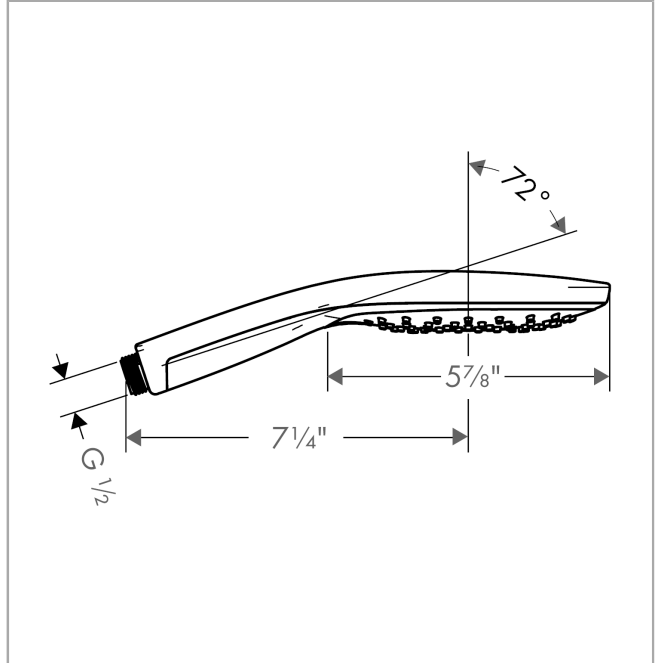

Raindance Select S

Handshower 150 3-Jet, 2.5 GPM

Finishes : **brushed nickel** Part no. : **28588821**

Description

Features

- Select button for comfortable alternation of spray modes
- 81 no-clog spray channels
- Spray modes: RainAir, Mix, CaresseAir
- Flow: 2.5 GPM (9.5 L/Min)
- Fully-finished matching spray face

Item details

List Price \$ 234.00

Technology

Compliance

Product image

Scale drawing

Raindance Select S
Handshower 150 3-Jet, 2.5 GPM
Finishes : **brushed nickel** Part no. : **28588821**

Exploded drawing

Year of production: >12/13

Raindance Select S
Handshower 150 3-Jet, 2.5 GPM
 Finishes : **brushed nickel** Part no. : **28588821**

Spare parts list

Year of production: >12/13

Pos.	Description	Part no.	Price	PU
1	filter packing	94246000	-	1