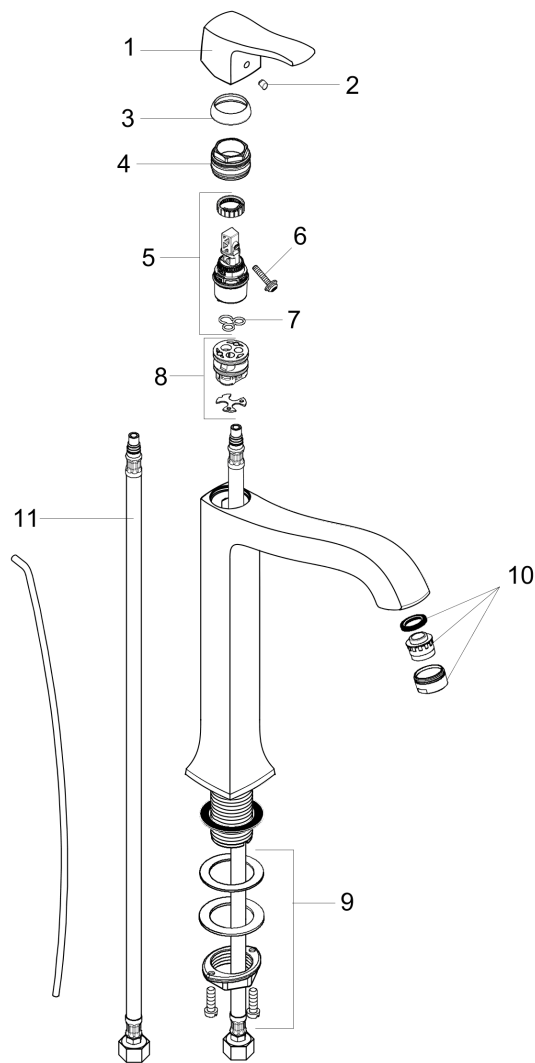

Metris C
Single-Hole Faucet 250 with Pop-Up Drain, 1.2 GPM
 Finishes : **brushed nickel** Part no. : **31078821**

Description

Features

- Aerated spray
- Flow: 1.2 GPM (4.5 L/Min)
- Ceramic cartridge
- Includes pop-up drain

Item details

List Price \$ 643.00

Technology

Compliance

Product image

Scale drawing

Metris C
Single-Hole Faucet 250 with Pop-Up Drain, 1.2 GPM
 Finishes : **brushed nickel** Part no. : **31078821**

Exploded drawing

Year of production: >07/16

Metris C

Single-Hole Faucet 250 with Pop-Up Drain, 1.2 GPM

Finishes : brushed nickel Part no. : 31078821

Spare parts list

Year of production: >07/16

| Pos. | Description | Part no. | Price | PU |
|------|-----------------------------------|----------|-------|----|
| 1 | handle | 31291820 | - | 1 |
| 2 | screw cover | 96338000 | - | 1 |
| 3 | flange | 98863820 | - | 1 |
| 4 | nut | 98864000 | - | 1 |
| 5 | cartridge, assy | 95973001 | - | 1 |
| 6 | locking screw for handle | 95140000 | - | 1 |
| 7 | seal | 98865000 | - | 1 |
| 8 | adapter for cartridge | 98866000 | - | 1 |
| 9 | fixing set (Ø 32) | 13961000 | - | 1 |
| 10 | aerator M24x1 (4,5 l/min) | 92877820 | - | 1 |
| 11 | connection hose 18½" M8x0,75 3/8" | 96321001 | - | 1 |
| a | pop up waste | 88509820 | - | 1 |
| b | pull rod | 96657820 | - | 1 |
| c | lever arm 340mm (ball-Ø12mm) | 96324000 | - | 1 |
| d | lever collar | 97548000 | - | 1 |