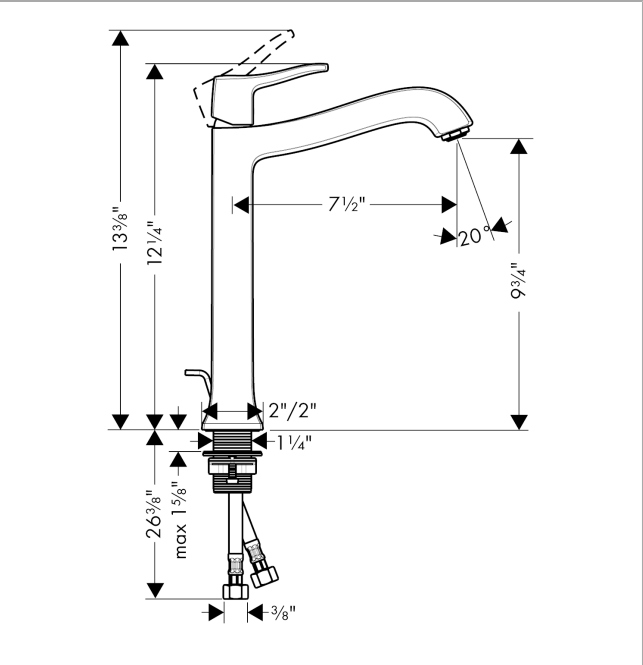

Metris C
Single-Hole Faucet 250 with Pop-Up Drain, 1.2 GPM
 Finishes : **brushed nickel** Part no. : **31078821**

Description

Features

- Aerated spray
- Flow: 1.2 GPM (4.5 L/Min)
- Ceramic cartridge
- Includes pop-up drain

Item details

List Price \$ 643.00

Technology

Compliance

Product image

Scale drawing

Metris C
Single-Hole Faucet 250 with Pop-Up Drain, 1.2 GPM
 Finishes : **brushed nickel** Part no. : **31078821**

Exploded drawing

Year of production: >07/16

Metris C

Single-Hole Faucet 250 with Pop-Up Drain, 1.2 GPM

Finishes : brushed nickel Part no. : 31078821

Spare parts list

Year of production: >07/16

| Pos. | Description | Part no. | Price | PU |
|------|-----------------------------------|----------|-------|----|
| 1 | handle | 31291820 | - | 1 |
| 2 | screw cover | 96338000 | - | 1 |
| 3 | flange | 98863820 | - | 1 |
| 4 | nut | 98864000 | - | 1 |
| 5 | cartridge, assy | 95973001 | - | 1 |
| 6 | locking screw for handle | 95140000 | - | 1 |
| 7 | seal | 98865000 | - | 1 |
| 8 | adapter for cartridge | 98866000 | - | 1 |
| 9 | fixing set (Ø 32) | 13961000 | - | 1 |
| 10 | aerator M24x1 (4,5 l/min) | 92877820 | - | 1 |
| 11 | connection hose 18½" M8x0,75 3/8" | 96321001 | - | 1 |
| a | pop up waste | 88509820 | - | 1 |
| b | pull rod | 96657820 | - | 1 |
| c | lever arm 340mm (ball-Ø12mm) | 96324000 | - | 1 |
| d | lever collar | 97548000 | - | 1 |